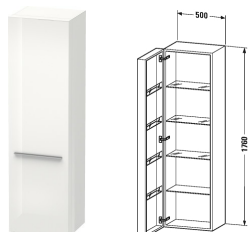

Fogo Tall cabinet # F09547 L/R

| < 500 mm > |

Tall cabinet	Dimension	Weight	Order number
3 glass shelves, 1 wooden shelf, 4 glass shelves with lip in door, width 630 mm (opened)			
Colors			
M03 Jade High Gloss Lacquer M10 Apricot Pearl High Gloss Lacquer M11 Cashmere Oak M12 Brushed Oak Real wood veneer M13 American Walnut Real wood veneer M14 Terra Decor M18 White Matt Decor M20 Apricot Pearl Satin Matt Lacquer M22 White High Gloss Decor M27 White Lilac High Gloss Lacquer M31 Pine Silver Decor M38 Dolomiti Grey High Gloss Lacquer M40 Black High Gloss Lacquer M43 Balsat Matt Decor M47 Stone Blue High Gloss Lacquer M49 Graphite Matt Decor M51 Pine Terra Decor M52 European Oak Decor M53 Chestnut Dark Decor M61 Olive Brown High Gloss Lacquer M69 Brushed Walnut Real wood veneer M71 Mediterranean Oak Real wood veneer M72 Brushed Dark Oak Real wood veneer M73 Ticino Cherry Tree Decor M79 Natural Walnut Decor M85 White High Gloss Lacquer M86 Cappuccino High Gloss Lacquer M87 White Lilac Satin Matt Lacquer M89 Flannel Grey High Gloss Lacquer M90 Flannel Grey Satin Matt Lacquer M91 Taupe Matt Decor			
Variant			
		500 x 420 mm	F09547 L/R
Infobox			
Please keep 50 mm space to the wall, In case of extension to furniture a space of 50 mm is necessary, Please specify when ordering: - Hinges left (L) / right (R)			