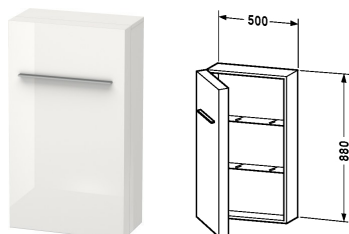

**Fogo Semi-tall cabinet # F09550 L/R**

| &lt; 500 mm &gt; |

Semi-tall cabinet	Dimension	Weight	Order number
2 glass shelves, 2 glass shelves with lip in door, width 630 mm (opened)			
<b>Colors</b>			
M03 Jade High Gloss Lacquer M10 Apricot Pearl High Gloss Lacquer M11 Cashmere Oak M12 Brushed Oak Real wood veneer M13 American Walnut Real wood veneer M14 Terra Decor M18 White Matt Decor M20 Apricot Pearl Satin Matt Lacquer M22 White High Gloss Decor M27 White Lilac High Gloss Lacquer M31 Pine Silver Decor M38 Dolomiti Grey High Gloss Lacquer M40 Black High Gloss Lacquer M43 Balsat Matt Decor M47 Stone Blue High Gloss Lacquer M49 Graphite Matt Decor M51 Pine Terra Decor M52 European Oak Decor M53 Chestnut Dark Decor M61 Olive Brown High Gloss Lacquer M69 Brushed Walnut Real wood veneer M71 Mediterranean Oak Real wood veneer M72 Brushed Dark Oak Real wood veneer M73 Ticino Cherry Tree Decor M79 Natural Walnut Decor M85 White High Gloss Lacquer M86 Cappuccino High Gloss Lacquer M87 White Lilac Satin Matt Lacquer M89 Flannel Grey High Gloss Lacquer M90 Flannel Grey Satin Matt Lacquer M91 Taupe Matt Decor			
<b>Variant</b>			
	500 x 250 mm		F09550 L/R
<b>Infobox</b>			
Please keep 50 mm space to the wall, In case of extension to furniture a space of 50 mm is necessary, Please specify when ordering: - Hinges left (L) / right (R)			

All drawings contain the necessary measurements which are subject to standard tolerances. They are stated in mm and are non-binding. Exact measurements, in particular for customised installation scenarios, can only be taken from the finished ceramic piece.