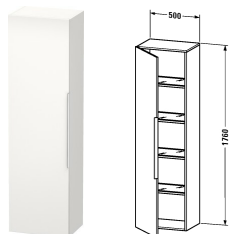

**Happy D.2 Tall cabinet # H29253 L/R**

|&lt; 500 mm &gt;|

Tall cabinet	Dimension	Weight	Order number
4 glass shelves with alu carrier system			
<b>Colors</b>			
M11 Cashmere Oak M13 American Walnut Real wood veneer M22 White High Gloss Decor M52 European Oak Decor M72 Brushed Dark Oak Real wood veneer M75 Linen Decor			
<b>Variant</b>			
	500 x 360 mm		H29253 L/R
<b>Infobox</b>			
Please keep 20 mm space to the wall, In case of extension to furniture a space of 20 mm is necessary, Please specify when ordering: - hinges left (L) / right (R)			