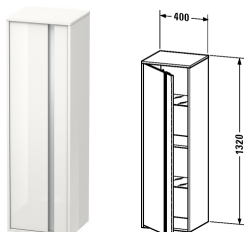

Ketho Tall cabinet # KT1257 L/R

|< 400 mm >|

Tall cabinet	Dimension	Weight	Order number
1 door, 2 glass shelves, 1 wooden shelf			
Colors			
M14 Terra Decor M18 White Matt Decor M22 White High Gloss Decor M31 Pine Silver Decor M43 Balsat Matt Decor M49 Graphite Matt Decor M51 Pine Terra Decor M52 European Oak Decor M53 Chestnut Dark Decor M73 Ticino Cherry Tree Decor M79 Natural Walnut Decor M91 Taupe Matt Decor			
Variant			
	400 x 360 mm		KT1257 L/R
Infobox			
Please keep 20 mm space to the wall, In case of extension to furniture a space of 20 mm is necessary, Please specify when ordering:, - Hinges left (L) / right (R)			

All drawings contain the necessary measurements which are subject to standard tolerances. They are stated in mm and are non-binding. Exact measurements, in particular for customised installation scenarios, can only be taken from the finished ceramic piece.