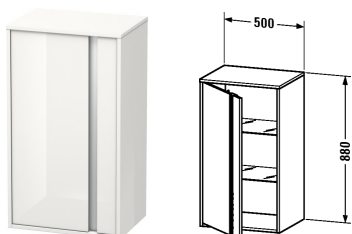

**Ketho Semi-tall cabinet # KT1266 L/R**

|&lt; 500 mm &gt;|

Semi-tall cabinet	Dimension	Weight	Order number
1 door, 2 glass shelves			
<b>Colors</b>			
M14 Terra Decor M18 White Matt Decor M22 White High Gloss Decor M31 Pine Silver Decor M43 Balsat Matt Decor M49 Graphite Matt Decor M51 Pine Terra Decor M52 European Oak Decor M53 Chestnut Dark Decor M73 Ticino Cherry Tree Decor M79 Natural Walnut Decor M91 Taupe Matt Decor			
<b>Variant</b>			
	500 x 360 mm		KT1266 L/R
<b>Infobox</b>			
Please keep 20 mm space to the wall, In case of extension to furniture a space of 20 mm is necessary, Please specify when ordering:, - Hinges left (L) / right (R)			

*All drawings contain the necessary measurements which are subject to standard tolerances. They are stated in mm and are non-binding. Exact measurements, in particular for customised installation scenarios, can only be taken from the finished ceramic piece.*