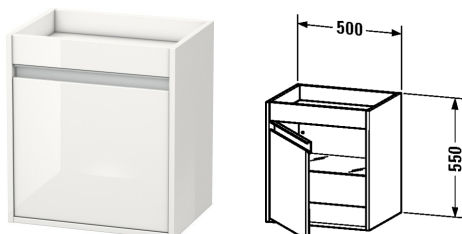

**Ketho Low cabinet # KT2528 L/R**

| < 500 mm > |

Low cabinet	Dimension	Weight	Order number
1 door, 1 glass shelf, 1 tray above			
<b>Colors</b>			
M14 Terra Decor M18 White Matt Decor M22 White High Gloss Decor M31 Pine Silver Decor M43 Balsat Matt Decor M49 Graphite Matt Decor M51 Pine Terra Decor M52 European Oak Decor M53 Chestnut Dark Decor M73 Ticino Cherry Tree Decor M79 Natural Walnut Decor M91 Taupe Matt Decor			
<b>Variant</b>			
	500 x 360 mm		KT2528 L/R
<b>Infobox</b>			
Please specify when ordering: , - Hinges left (L) / right (R)			