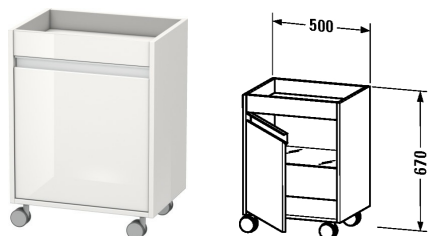

Ketho Mobile storage unit # KT2530 L/R

| < 500 mm > |

Mobile storage unit	Dimension	Weight	Order number
1 door, 1 glass shelf, 1 tray above			
Colors			
M14 Terra Decor M18 White Matt Decor M22 White High Gloss Decor M31 Pine Silver Decor M43 Balsat Matt Decor M49 Graphite Matt Decor M51 Pine Terra Decor M52 European Oak Decor M53 Chestnut Dark Decor M73 Ticino Cherry Tree Decor M79 Natural Walnut Decor M91 Taupe Matt Decor			
Variant			
	500 x 360 mm		KT2530 L/R
Infobox			
Please specify when ordering: , - Hinges left (L) / right (R)			