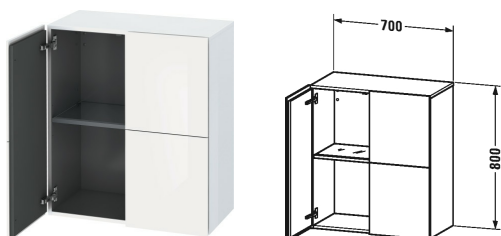

L-Cube Semi-tall cabinet # LC1177

| < 700 mm > |

Semi-tall cabinet	Dimension	Weight	Order number
2 doors, 1 glass shelf with aluminium bracket			
Colors			
M03 Jade High Gloss Lacquer M10 Apricot Pearl High Gloss Lacquer M11 Cashmere Oak M12 Brushed Oak Real wood veneer M13 American Walnut Real wood veneer M14 Terra Decor M18 White Matt Decor M20 Apricot Pearl Satin Matt Lacquer M22 White High Gloss Decor M27 White Lilac High Gloss Lacquer M31 Pine Silver Decor M38 Dolomiti Grey High Gloss Lacquer M40 Black High Gloss Lacquer M43 Balsat Matt Decor M47 Stone Blue High Gloss Lacquer M49 Graphite Matt Decor M51 Pine Terra Decor M52 European Oak Decor M53 Chestnut Dark Decor M61 Olive Brown High Gloss Lacquer M69 Brushed Walnut Real wood veneer M71 Mediterranean Oak Real wood veneer M72 Brushed Dark Oak Real wood veneer M73 Ticino Cherry Tree Decor M79 Natural Walnut Decor M85 White High Gloss Lacquer M86 Cappuccino High Gloss Lacquer M87 White Lilac Satin Matt Lacquer M89 Flannel Grey High Gloss Lacquer M90 Flannel Grey Satin Matt Lacquer M91 Taupe Matt Decor			
Variant			
	700 x 363 mm		LC1177
Infobox			
Please keep 50 mm space to the wall, In case of extension to furniture a space of 50 mm is necessary			