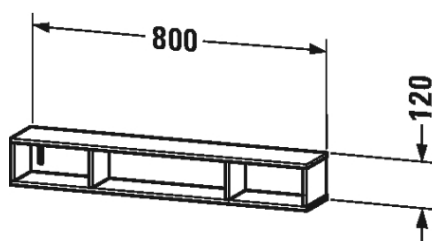

L-Cube Shelf element (horizontal) # LC1200

|< 800 mm >|

Shelf element (horizontal)	Dimension	Weight	Order number
3 compartments			
Colors			
M03 Jade High Gloss Lacquer M10 Apricot Pearl High Gloss Lacquer M11 Cashmere Oak M12 Brushed Oak Real wood veneer M13 American Walnut Real wood veneer M14 Terra Decor M18 White Matt Decor M20 Apricot Pearl Satin Matt Lacquer M22 White High Gloss Decor M27 White Lilac High Gloss Lacquer M31 Pine Silver Decor M38 Dolomiti Grey High Gloss Lacquer M40 Black High Gloss Lacquer M43 Balsat Matt Decor M47 Stone Blue High Gloss Lacquer M49 Graphite Matt Decor M51 Pine Terra Decor M52 European Oak Decor M53 Chestnut Dark Decor M61 Olive Brown High Gloss Lacquer M69 Brushed Walnut Real wood veneer M71 Mediterranean Oak Real wood veneer M72 Brushed Dark Oak Real wood veneer M73 Ticino Cherry Tree Decor M79 Natural Walnut Decor M85 White High Gloss Lacquer M86 Cappuccino High Gloss Lacquer M87 White Lilac Satin Matt Lacquer M89 Flannel Grey High Gloss Lacquer M90 Flannel Grey Satin Matt Lacquer M91 Taupe Matt Decor			
Variant			
	800 x 140 mm		LC1200

All drawings contain the necessary measurements which are subject to standard tolerances. They are stated in mm and are non-binding. Exact measurements, in particular for customised installation scenarios, can only be taken from the finished ceramic piece.