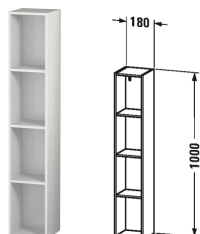

L-Cube Shelf element (vertical) # LC1205

|< 180 mm >|

Shelf element (vertical)	Dimension	Weight	Order number
4 compartments			
Colors			
M03 Jade High Gloss Lacquer M10 Apricot Pearl High Gloss Lacquer M11 Cashmere Oak M12 Brushed Oak Real wood veneer M13 American Walnut Real wood veneer M14 Terra Decor M18 White Matt Decor M20 Apricot Pearl Satin Matt Lacquer M22 White High Gloss Decor M27 White Lilac High Gloss Lacquer M31 Pine Silver Decor M38 Dolomiti Grey High Gloss Lacquer M40 Black High Gloss Lacquer M43 Balsat Matt Decor M47 Stone Blue High Gloss Lacquer M49 Graphite Matt Decor M51 Pine Terra Decor M52 European Oak Decor M53 Chestnut Dark Decor M61 Olive Brown High Gloss Lacquer M69 Brushed Walnut Real wood veneer M71 Mediterranean Oak Real wood veneer M72 Brushed Dark Oak Real wood veneer M73 Ticino Cherry Tree Decor M79 Natural Walnut Decor M85 White High Gloss Lacquer M86 Cappuccino High Gloss Lacquer M87 White Lilac Satin Matt Lacquer M89 Flannel Grey High Gloss Lacquer M90 Flannel Grey Satin Matt Lacquer M91 Taupe Matt Decor			
Variant			
	180 x 180 mm		LC1205

All drawings contain the necessary measurements which are subject to standard tolerances. They are stated in mm and are non-binding. Exact measurements, in particular for customised installation scenarios, can only be taken from the finished ceramic piece.