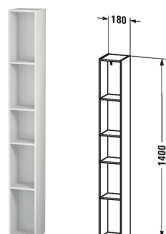

L-Cube Shelf element (vertical) # LC1206

|< 180 mm >|

Shelf element (vertical)	Dimension	Weight	Order number
5 compartments			
Colors			
M03 Jade High Gloss Lacquer M10 Apricot Pearl High Gloss Lacquer M11 Cashmere Oak M12 Brushed Oak Real wood veneer M13 American Walnut Real wood veneer M14 Terra Decor M18 White Matt Decor M20 Apricot Pearl Satin Matt Lacquer M22 White High Gloss Decor M27 White Lilac High Gloss Lacquer M31 Pine Silver Decor M38 Dolomiti Grey High Gloss Lacquer M40 Black High Gloss Lacquer M43 Balsat Matt Decor M47 Stone Blue High Gloss Lacquer M49 Graphite Matt Decor M51 Pine Terra Decor M52 European Oak Decor M53 Chestnut Dark Decor M61 Olive Brown High Gloss Lacquer M69 Brushed Walnut Real wood veneer M71 Mediterranean Oak Real wood veneer M72 Brushed Dark Oak Real wood veneer M73 Ticino Cherry Tree Decor M79 Natural Walnut Decor M85 White High Gloss Lacquer M86 Cappuccino High Gloss Lacquer M87 White Lilac Satin Matt Lacquer M89 Flannel Grey High Gloss Lacquer M90 Flannel Grey Satin Matt Lacquer M91 Taupe Matt Decor			
Variant			
	180 x 180 mm		LC1206

All drawings contain the necessary measurements which are subject to standard tolerances. They are stated in mm and are non-binding. Exact measurements, in particular for customised installation scenarios, can only be taken from the finished ceramic piece.