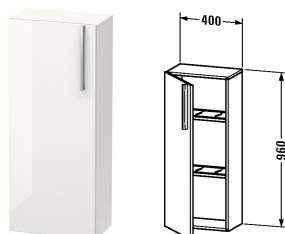

Vero Semi-tall cabinet # VE1105 L/R

| < 400 mm > |

Semi-tall cabinet	Dimension	Weight	Order number
1 wooden door, 2 glass shelves with aluminium brackets			
Colors			
M03 Jade High Gloss Lacquer M10 Apricot Pearl High Gloss Lacquer M11 Cashmere Oak M12 Brushed Oak Real wood veneer M13 American Walnut Real wood veneer M14 Terra Decor M18 White Matt Decor M20 Apricot Pearl Satin Matt Lacquer M22 White High Gloss Decor M27 White Lilac High Gloss Lacquer M31 Pine Silver Decor M38 Dolomiti Grey High Gloss Lacquer M40 Black High Gloss Lacquer M43 Balsat Matt Decor M47 Stone Blue High Gloss Lacquer M49 Graphite Matt Decor M51 Pine Terra Decor M52 European Oak Decor M53 Chestnut Dark Decor M61 Olive Brown High Gloss Lacquer M69 Brushed Walnut Real wood veneer M71 Mediterranean Oak Real wood veneer M72 Brushed Dark Oak Real wood veneer M73 Ticino Cherry Tree Decor M79 Natural Walnut Decor M85 White High Gloss Lacquer M86 Cappuccino High Gloss Lacquer M87 White Lilac Satin Matt Lacquer M89 Flannel Grey High Gloss Lacquer M90 Flannel Grey Satin Matt Lacquer M91 Taupe Matt Decor			
Variant			
	400 x 240 mm		VE1105 L/R
Infobox			
Please keep 30 mm space to the wall, In case of extension to furniture a space of 30 mm is necessary, Please specify when ordering: - hinges left (L) / right (R)			