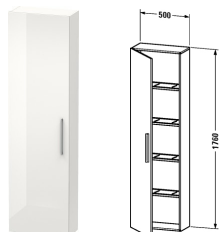

Vero Tall cabinet # VE1165 L/R

| < 500 mm > |

Tall cabinet	Dimension	Weight	Order number
1 wooden door, 4 glass shelves with alu carrier system			
Colors			
M03 Jade High Gloss Lacquer M10 Apricot Pearl High Gloss Lacquer M11 Cashmere Oak M12 Brushed Oak Real wood veneer M13 American Walnut Real wood veneer M14 Terra Decor M18 White Matt Decor M20 Apricot Pearl Satin Matt Lacquer M22 White High Gloss Decor M27 White Lilac High Gloss Lacquer M31 Pine Silver Decor M38 Dolomiti Grey High Gloss Lacquer M40 Black High Gloss Lacquer M43 Balsat Matt Decor M47 Stone Blue High Gloss Lacquer M49 Graphite Matt Decor M51 Pine Terra Decor M52 European Oak Decor M53 Chestnut Dark Decor M61 Olive Brown High Gloss Lacquer M69 Brushed Walnut Real wood veneer M71 Mediterranean Oak Real wood veneer M72 Brushed Dark Oak Real wood veneer M73 Ticino Cherry Tree Decor M79 Natural Walnut Decor M85 White High Gloss Lacquer M86 Cappuccino High Gloss Lacquer M87 White Lilac Satin Matt Lacquer M89 Flannel Grey High Gloss Lacquer M90 Flannel Grey Satin Matt Lacquer M91 Taupe Matt Decor			
Variant			
	500 x 240 mm		VE1165 L/R
Infobox			
Please keep 30 mm space to the wall, In case of extension to furniture a space of 30 mm is necessary, Please specify when ordering: - hinges left (L) / right (R)			