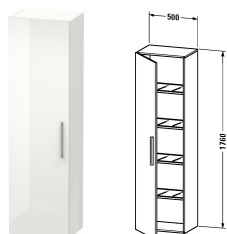

**Vero Tall cabinet # VE1166 L/R**

| &lt; 500 mm &gt; |

Tall cabinet	Dimension	Weight	Order number
1 wooden door, 4 glass shelves with alu carrier system			
<b>Colors</b>			
M03 Jade High Gloss Lacquer M10 Apricot Pearl High Gloss Lacquer M11 Cashmere Oak M12 Brushed Oak Real wood veneer M13 American Walnut Real wood veneer M14 Terra Decor M18 White Matt Decor M20 Apricot Pearl Satin Matt Lacquer M22 White High Gloss Decor M27 White Lilac High Gloss Lacquer M31 Pine Silver Decor M38 Dolomiti Grey High Gloss Lacquer M40 Black High Gloss Lacquer M43 Balsat Matt Decor M47 Stone Blue High Gloss Lacquer M49 Graphite Matt Decor M51 Pine Terra Decor M52 European Oak Decor M53 Chestnut Dark Decor M61 Olive Brown High Gloss Lacquer M69 Brushed Walnut Real wood veneer M71 Mediterranean Oak Real wood veneer M72 Brushed Dark Oak Real wood veneer M73 Ticino Cherry Tree Decor M79 Natural Walnut Decor M85 White High Gloss Lacquer M86 Cappuccino High Gloss Lacquer M87 White Lilac Satin Matt Lacquer M89 Flannel Grey High Gloss Lacquer M90 Flannel Grey Satin Matt Lacquer M91 Taupe Matt Decor			
<b>Variant</b>			
	500 x 360 mm		VE1166 L/R
<b>Infobox</b>			
Please keep 30 mm space to the wall, In case of extension to furniture a space of 30 mm is necessary, Please specify when ordering: - hinges left (L) / right (R)			