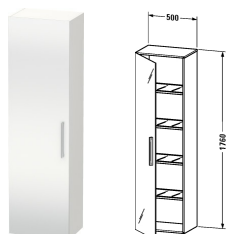

Vero Tall cabinet # VE1176 L/R

| < 500 mm > |

Tall cabinet	Dimension	Weight	Order number
1 double mirror door, 4 glass shelves with alu carrier system			
Colors			
M03 Jade High Gloss Lacquer M10 Apricot Pearl High Gloss Lacquer M11 Cashmere Oak M12 Brushed Oak Real wood veneer M13 American Walnut Real wood veneer M14 Terra Decor M18 White Matt Decor M20 Apricot Pearl Satin Matt Lacquer M22 White High Gloss Decor M27 White Lilac High Gloss Lacquer M31 Pine Silver Decor M38 Dolomiti Grey High Gloss Lacquer M40 Black High Gloss Lacquer M43 Balsat Matt Decor M47 Stone Blue High Gloss Lacquer M49 Graphite Matt Decor M51 Pine Terra Decor M52 European Oak Decor M53 Chestnut Dark Decor M61 Olive Brown High Gloss Lacquer M69 Brushed Walnut Real wood veneer M71 Mediterranean Oak Real wood veneer M72 Brushed Dark Oak Real wood veneer M73 Ticino Cherry Tree Decor M79 Natural Walnut Decor M85 White High Gloss Lacquer M86 Cappuccino High Gloss Lacquer M87 White Lilac Satin Matt Lacquer M89 Flannel Grey High Gloss Lacquer M90 Flannel Grey Satin Matt Lacquer M91 Taupe Matt Decor			
Variant			
	500 x 350 mm		VE1176 L/R
Infobox			
Please keep 30 mm space to the wall, In case of extension to furniture a space of 30 mm is necessary, Please specify when ordering: - hinges left (L) / right (R)			