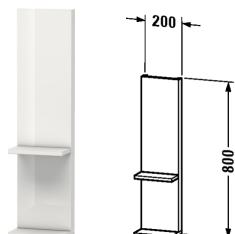

Vero Shelf element # VE7400

| < 200 mm > |

| Shelf element | Dimension | Weight | Order number |
|--|--------------|--------|--------------|
| Extension element for mirror cabinet, Fixation with metal tab on mirror cabinet | | | |
| Colors | | | |
| M03 Jade High Gloss Lacquer M10 Apricot Pearl High Gloss Lacquer M11 Cashmere Oak M12 Brushed Oak Real wood veneer M13 American Walnut Real wood veneer M14 Terra Decor M18 White Matt Decor M20 Apricot Pearl Satin Matt Lacquer M22 White High Gloss Decor M27 White Lilac High Gloss Lacquer M31 Pine Silver Decor M38 Dolomiti Grey High Gloss Lacquer M40 Black High Gloss Lacquer M43 Balsat Matt Decor M47 Stone Blue High Gloss Lacquer M49 Graphite Matt Decor M51 Pine Terra Decor M52 European Oak Decor M53 Chestnut Dark Decor M61 Olive Brown High Gloss Lacquer M69 Brushed Walnut Real wood veneer M71 Mediterranean Oak Real wood veneer M72 Brushed Dark Oak Real wood veneer M73 Ticino Cherry Tree Decor M79 Natural Walnut Decor M85 White High Gloss Lacquer M86 Cappuccino High Gloss Lacquer M87 White Lilac Satin Matt Lacquer M89 Flannel Grey High Gloss Lacquer M90 Flannel Grey Satin Matt Lacquer M91 Taupe Matt Decor | | | |
| Variant | | | |
| | 200 x 142 mm | | VE7400 |

All drawings contain the necessary measurements which are subject to standard tolerances. They are stated in mm and are non-binding. Exact measurements, in particular for customised installation scenarios, can only be taken from the finished ceramic piece.