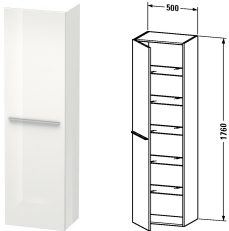

X-Large Tall cabinet # XL1137 L/R

| < 500 millimetre > |

Tall cabinet	Dimension	Weight	Order number
1 wooden door, 5 glass shelves			
Colors			
M03 Jade High Gloss Lacquer M10 Apricot Pearl High Gloss Lacquer M12 Brushed Oak Real wood veneer M13 American Walnut Real wood veneer M14 Terra Decor M18 White Matt Decor M20 Apricot Pearl Satin Matt Lacquer M22 White High Gloss Decor M26 American Cherry Tree Real wood veneer M27 White Lilac High Gloss Lacquer M31 Pine Silver Decor M38 Dolomiti Grey High Gloss Lacquer M40 Black High Gloss Lacquer M43 Balsat Matt Decor M47 Stone Blue High Gloss Lacquer M49 Graphite Matt Decor M51 Pine Terra Decor M52 European Oak Decor M53 Chestnut Dark Decor M61 Olive Brown High Gloss Lacquer M69 Brushed Walnut Real wood veneer M71 Mediterranean Oak Real wood veneer M72 Brushed Dark Oak Real wood veneer M73 Ticino Cherry Tree Decor M79 Natural Walnut Decor M85 White High Gloss Lacquer M86 Cappuccino High Gloss Lacquer M87 White Lilac Satin Matt Lacquer M89 Flannel Grey High Gloss Lacquer M90 Flannel Grey Satin Matt Lacquer			
Variant			
	500 x 358 millimetre		XL1137 L/R
Infobox			
Please keep 20 mm space to the wall, In case of extension to furniture a space of 20 mm is necessary, Please specify when ordering:, - Hinges left (L) / right (R)			