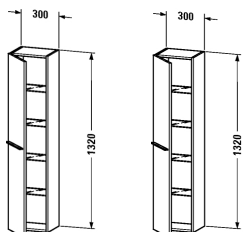

## X-Large Semi-tall cabinet # XL1150 L/R

|< 300 mm >|

Semi-tall cabinet	Dimension	Weight	Order number
1 wooden door, 4 glass shelves			
<b>Colors</b>			
M03 Jade High Gloss Lacquer M10 Apricot Pearl High Gloss Lacquer M12 Brushed Oak Real wood veneer M13 American Walnut Real wood veneer M14 Terra Decor M18 White Matt Decor M20 Apricot Pearl Satin Matt Lacquer M22 White High Gloss Decor M26 American Cherry Tree Real wood veneer M27 White Lilac High Gloss Lacquer M31 Pine Silver Decor M38 Dolomiti Grey High Gloss Lacquer M40 Black High Gloss Lacquer M43 Balsat Matt Decor M47 Stone Blue High Gloss Lacquer M49 Graphite Matt Decor M51 Pine Terra Decor M52 European Oak Decor M53 Chestnut Dark Decor M61 Olive Brown High Gloss Lacquer M69 Brushed Walnut Real wood veneer M71 Mediterranean Oak Real wood veneer M72 Brushed Dark Oak Real wood veneer M73 Ticino Cherry Tree Decor M79 Natural Walnut Decor M85 White High Gloss Lacquer M86 Cappuccino High Gloss Lacquer M87 White Lilac Satin Matt Lacquer M89 Flannel Grey High Gloss Lacquer M90 Flannel Grey Satin Matt Lacquer			
<b>Variant</b>			
	300 x 238 mm		XL1150 L/R
<b>Infobox</b>			
Please keep 20 mm space to the wall, In case of extension to furniture a space of 20 mm is necessary, Please specify when ordering:, - Hinges left (L) / right (R)			

All drawings contain the necessary measurements which are subject to standard tolerances. They are stated in mm and are non-binding. Exact measurements, in particular for customised installation scenarios, can only be taken from the finished ceramic piece.