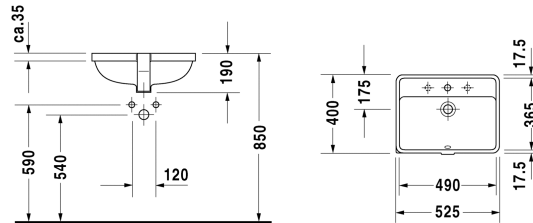

**Vanity basin # 030249..00**

|&lt; 490 mm &gt;|

Vanity basin	Dimension	Weight	Order number
undercounter basin, with overflow, with tap platform, fixings for installation in wooden consoles included, 490 mm			
<b>Colors</b>			
00 White Alpin			
<b>Variant</b>			
p	490 x 365 mm	8,200 kg	030249..00
Sanitary ceramics with the special WonderGliss surface finish will remain clean and attractive-looking for a long time to come. When ordering WonderGliss please add a "1" as eleventh digit to the model number.			
<b>Accessory</b>			
Fixing for stone countertops, (with the exception of # 046651)		0,200 kg	005028

All drawings contain the necessary measurements which are subject to standard tolerances. They are stated in mm and are non-binding. Exact measurements, in particular for customised installation scenarios, can only be taken from the finished ceramic piece.