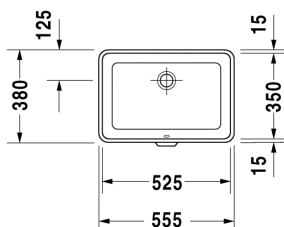

Vanity basin # 031653..00

|< 525 mm >|

2nd floor

Vanity basin	Dimension	Weight	Order number
undercounter basin, with overflow, without tap platform, fixings included, Washbasin white, 525 mm Additional information Measurements of undercounter models represent interior measurements			
Colors			
00 White Alpin, 66 Stainless Steel Matt			
Variant			
525 mm ☒	525 x 350 mm	7,000 kg	031653..00
Sanitary ceramics with the special WonderGliss surface finish will remain clean and attractive-looking for a long time to come. When ordering WonderGliss please add a "1" as eleventh digit to the model number.			
Accessories			
Design Siphon	-	1,500 kg	005036
Design angle valve	1/2" mm	0,500 kg	003045
Fixing			
Fixing Set	-	0,200 kg	005028

All drawings contain the necessary measurements which are subject to standard tolerances. They are stated in mm and are non-binding. Exact measurements, in particular for customised installation scenarios, can only be taken from the finished ceramic piece.