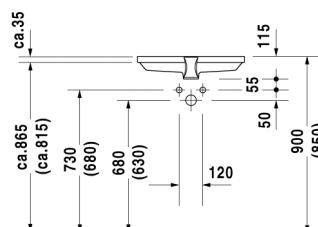

Vanity basin # 031653..00

|< 525 mm >|

2nd floor

Vanity basin	Dimension	Weight	Order number
undercounter basin, with overflow, without tap platform, fixings included, Washbasin white, 525 mm Additional information Measurements of undercounter models represent interior measurements			
Colors			
00 White Alpin, 66 Stainless Steel Matt			
Variant			
525 mm ☒	525 x 350 mm	7,000 kg	031653..00
Sanitary ceramics with the special WonderGliss surface finish will remain clean and attractive-looking for a long time to come. When ordering WonderGliss please add a "1" as eleventh digit to the model number.			
Accessories			
Design Siphon	-	1,500 kg	005036
Design angle valve	1/2" mm	0,500 kg	003045
Fixing			
Fixing Set	-	0,200 kg	005028

All drawings contain the necessary measurements which are subject to standard tolerances. They are stated in mm and are non-binding. Exact measurements, in particular for customised installation scenarios, can only be taken from the finished ceramic piece.