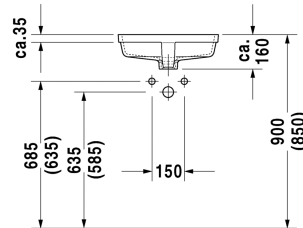

Vanity basin # 033043..00

|< 430 mm >|

Vanity basin	Dimension	Weight	Order number
undercounter basin, with overflow, without tap platform, fixings for installation in wooden consoles included, 430 mm			
Colors			
00 White Alpin			
Variant			
☒	430 x 315 mm	7,700 kg	033043..00
Sanitary ceramics with the special WonderGliss surface finish will remain clean and attractive-looking for a long time to come. When ordering WonderGliss please add a "1" as eleventh digit to the model number.			
Accessory			
Fixing Set for stone countertops, (with the exception of # 046651)		0,200 kg	005028
Design Siphon		1,500 kg	005036
Design angle valve with rosette	1/2" mm	0,500 kg	003045

All drawings contain the necessary measurements which are subject to standard tolerances. They are stated in mm and are non-binding. Exact measurements, in particular for customised installation scenarios, can only be taken from the finished ceramic piece.