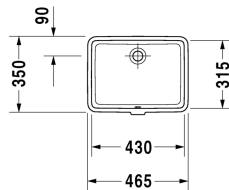

Vanity basin # 033043..00

|< 430 mm >|

Vanity basin	Dimension	Weight	Order number
undercounter basin, with overflow, without tap platform, fixings for installation in wooden consoles included, 430 mm			
Colors			
00 White Alpin			
Variant			
☒	430 x 315 mm	7,700 kg	033043..00
Sanitary ceramics with the special WonderGliss surface finish will remain clean and attractive-looking for a long time to come. When ordering WonderGliss please add a "1" as eleventh digit to the model number.			
Accessory			
Fixing Set for stone countertops, (with the exception of # 046651)		0,200 kg	005028
Design Siphon		1,500 kg	005036
Design angle valve with rosette	1/2" mm	0,500 kg	003045

All drawings contain the necessary measurements which are subject to standard tolerances. They are stated in mm and are non-binding. Exact measurements, in particular for customised installation scenarios, can only be taken from the finished ceramic piece.