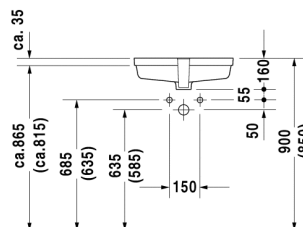

Vanity basin # 033048..00

|< 485 mm >|

Vero

Vanity basin	Dimension	Weight	Order number
undercounter basin, with overflow, without tap platform, fixings for installation in wooden consoles included, 485 mm			
Additional information Measurements of undercounter models represent interior measurements			
Colors			
00 White Alpin			
Variant			
485 mm ☒	485 x 315 mm	7,400 kg	033048..00
Sanitary ceramics with the special WonderGliss surface finish will remain clean and attractive-looking for a long time to come. When ordering WonderGliss please add a "1" as eleventh digit to the model number.			
Accessories			
Design Siphon	-	1,500 kg	005036
Design angle valve	1/2" mm	0,500 kg	003045
Fixing			
Fixing Set	-	0,200 kg	005028

All drawings contain the necessary measurements which are subject to standard tolerances. They are stated in mm and are non-binding. Exact measurements, in particular for customised installation scenarios, can only be taken from the finished ceramic piece.