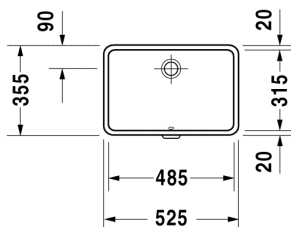

Vanity basin # 033048..00

|< 485 mm >|

Vero

Vanity basin	Dimension	Weight	Order number
undercounter basin, with overflow, without tap platform, fixings for installation in wooden consoles included, 485 mm			
Additional information Measurements of undercounter models represent interior measurements			
Colors			
00 White Alpin			
Variant			
485 mm ☒	485 x 315 mm	7,400 kg	033048..00
Sanitary ceramics with the special WonderGliss surface finish will remain clean and attractive-looking for a long time to come. When ordering WonderGliss please add a "1" as eleventh digit to the model number.			
Accessories			
Design Siphon	-	1,500 kg	005036
Design angle valve	1/2" mm	0,500 kg	003045
Fixing			
Fixing Set	-	0,200 kg	005028

All drawings contain the necessary measurements which are subject to standard tolerances. They are stated in mm and are non-binding. Exact measurements, in particular for customised installation scenarios, can only be taken from the finished ceramic piece.