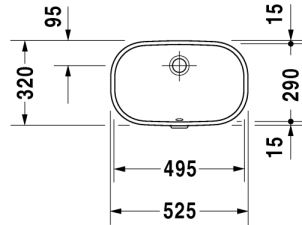

Vanity basin # 033849..00

|< 495 mm >|

D-Code

Vanity basin	Dimension	Weight	Order number
undercounter basin, with overflow, without tap platform, fixings for installation in wooden consoles included, 495 mm			
Colors			
00 White Alpin			
Variant			
495 mm ☒	495 x 290 mm	10,000 kg	033849..00
Accessories			
Fixing			
Fixing Set	-	0,200 kg	005028