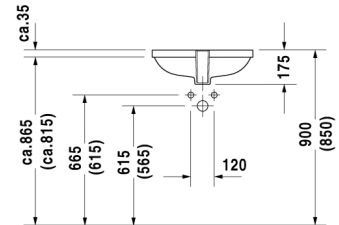

Vanity basin # 033849..00

|< 495 mm >|

D-Code

Vanity basin	Dimension	Weight	Order number
undercounter basin, with overflow, without tap platform, fixings for installation in wooden consoles included, 495 mm			
Colors			
00 White Alpin			
Variant			
495 mm ☒	495 x 290 mm	10,000 kg	033849..00
Accessories			
Fixing			
Fixing Set	-	0,200 kg	005028