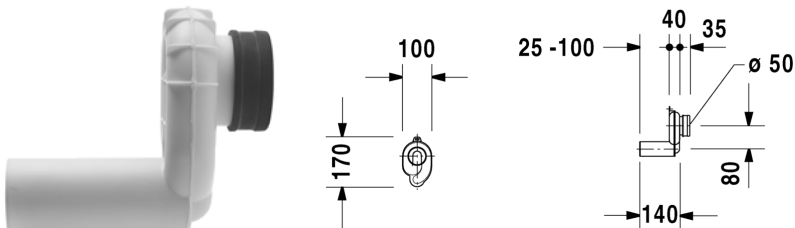

**Siphon # 005112**

Siphon	Dimension	Weight	Order number
horizontal outlet (concealed)			
<b>Variant</b>			

*All drawings contain the necessary measurements which are subject to standard tolerances. They are stated in mm and are non-binding. Exact measurements, in particular for customised installation scenarios, can only be taken from the finished ceramic piece.*