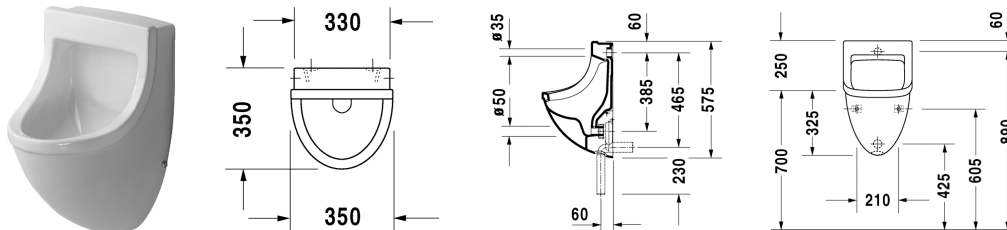

Urinal # 082135..00 / 082135..07

|< 330 mm >|

Starck 3

Urinal	Dimension	Weight	Order number
concealed inlet, syphonic action, vertical or horizontal outlet, fixings included			
Colors			
00 White Alpin			
Variant			
	330 x 350 mm	14,500 kg	082135..00
	330 x 350 mm	14,500 kg	082135..07
Sanitary ceramics with the special WonderGliss surface finish will remain clean and attractive-looking for a long time to come. When ordering WonderGliss please add a "1" as eleventh digit to the model number.			
Accessories			
Water inlet mechanism	1/2" mm	0,100 kg	695800
Siphon	ø 50 mm	0,200 kg	005111
Siphon	ø 50 mm	0,200 kg	005112
Urinal screen	-	0,200 kg	005042

All drawings contain the necessary measurements which are subject to standard tolerances. They are stated in mm and are non-binding. Exact measurements, in particular for customised installation scenarios, can only be taken from the finished ceramic piece.