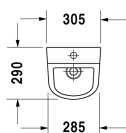

Urinal # 0828300000 / 0828300007

|< 305 mm >|

Urinal	Dimension	Weight	Order number
visible inlet, rimless			
Colors			
00 White Alpin			
Variant			
includes jet nozzle, inlet-set, waste, bottle trap Ø 32 mm and fixings, model without fly	305 x 290 mm	14,600 kg	0828300000
includes jet nozzle, inlet-set, waste, bottle trap Ø 32 mm and fixings, model with fly	305 x 290 mm	14,600 kg	0828300007

All drawings contain the necessary measurements which are subject to standard tolerances. They are stated in mm and are non-binding. Exact measurements, in particular for customised installation scenarios, can only be taken from the finished ceramic piece.