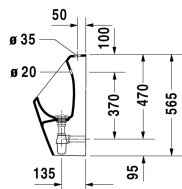

Urinal # 0828300000 / 0828300007

|< 305 mm >|

Urinal	Dimension	Weight	Order number
visible inlet, rimless			
Colors			
00 White Alpin			
Variant			
includes jet nozzle, inlet-set, waste, bottle trap Ø 32 mm and fixings, model without fly	305 x 290 mm	14,600 kg	0828300000
includes jet nozzle, inlet-set, waste, bottle trap Ø 32 mm and fixings, model with fly	305 x 290 mm	14,600 kg	0828300007

All drawings contain the necessary measurements which are subject to standard tolerances. They are stated in mm and are non-binding. Exact measurements, in particular for customised installation scenarios, can only be taken from the finished ceramic piece.