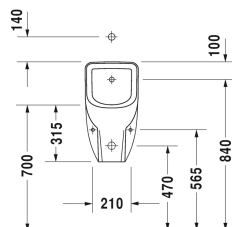

Urinal # 0828300000 / 0828300007

|< 305 mm >|

Urinal	Dimension	Weight	Order number
visible inlet, rimless			
Colors			
00 White Alpin			
Variant			
includes jet nozzle, inlet-set, waste, bottle trap Ø 32 mm and fixings, model without fly	305 x 290 mm	14,600 kg	0828300000
includes jet nozzle, inlet-set, waste, bottle trap Ø 32 mm and fixings, model with fly	305 x 290 mm	14,600 kg	0828300007

All drawings contain the necessary measurements which are subject to standard tolerances. They are stated in mm and are non-binding. Exact measurements, in particular for customised installation scenarios, can only be taken from the finished ceramic piece.