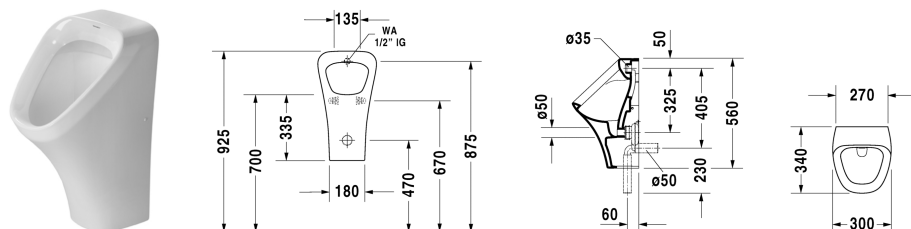

Urinal # 280430..07

|< 300 mm >|

| Urinal | Dimension | Weight | Order number |
|--|--------------|-----------|--------------|
| concealed inlet, syphonic action, vertical or horizontal outlet, fixings included | | | |
| Colors | | | |
| 00 White Alpin | | | |
| Variant | | | |
| | 300 x 340 mm | 15,400 kg | 280430..00 |
| | 300 x 340 mm | 15,400 kg | 280430..07 |
| Sanitary ceramics with the special WonderGliss surface finish will remain clean and attractive-looking for a long time to come. When ordering WonderGliss please add a "1" as eleventh digit to the model number. | | | |
| Accessory | | | |
| Water inlet mechanism for urinals with back supply | 1/2" mm | 0,100 kg | 695800 |
| Siphon vertical outlet | ø 50 mm | 0,200 kg | 005111 |
| Siphon horizontal outlet (concealed) | ø 50 mm | 0,200 kg | 005112 |

All drawings contain the necessary measurements which are subject to standard tolerances. They are stated in mm and are non-binding. Exact measurements, in particular for customised installation scenarios, can only be taken from the finished ceramic piece.