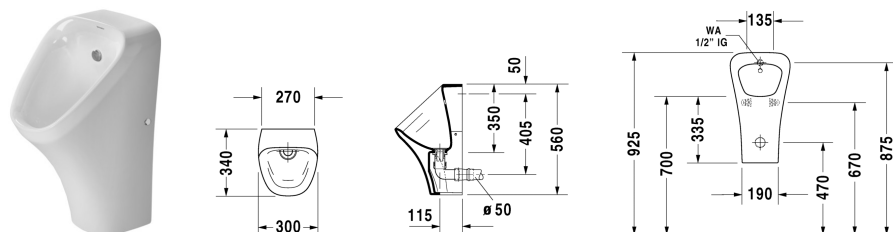

Urinal # 2806300000 / 2806300007

| < 300 mm > |

Urinal	Dimension	Weight	Order number
concealed inlet, rimless, for 1/2" connection, horizontal outlet Ø 50 mm, includes jet nozzle, inlet-set, siphon-trap and fixings			
<b>Colors</b>			
00 White Alpin			
<b>Variant</b>			
model without fly	300 x 340 mm	13,900 kg	2806300000
model with fly	300 x 340 mm	13,900 kg	2806300007
Sanitary ceramics with the special WonderGliss surface finish will remain clean and attractive-looking for a long time to come. When ordering WonderGliss please add a "1" as eleventh digit to the model number.			
<b>Accessory</b>			
Air trap Spare part		0,020 kg	100342
Inspection key Spare part		0,020 kg	100344

*All drawings contain the necessary measurements which are subject to standard tolerances. They are stated in mm and are non-binding.  
Exact measurements, in particular for customised installation scenarios, can only be taken from the finished ceramic piece.*