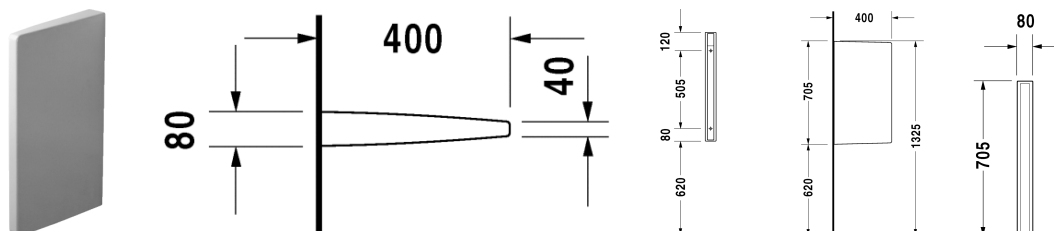

Ceramic urinal partition # 850000..00

|< 705 mm >|

Starck 3

Ceramic urinal partition	Dimension	Weight	Order number
fixings included			
Colors			
00 White Alpin			
Variant			
	705 x 400 mm	16,800 kg	850000..00
Sanitary ceramics with the special WonderGliss surface finish will remain clean and attractive-looking for a long time to come. When ordering WonderGliss please add a "1" as eleventh digit to the model number.			

All drawings contain the necessary measurements which are subject to standard tolerances. They are stated in mm and are non-binding. Exact measurements, in particular for customised installation scenarios, can only be taken from the finished ceramic piece.