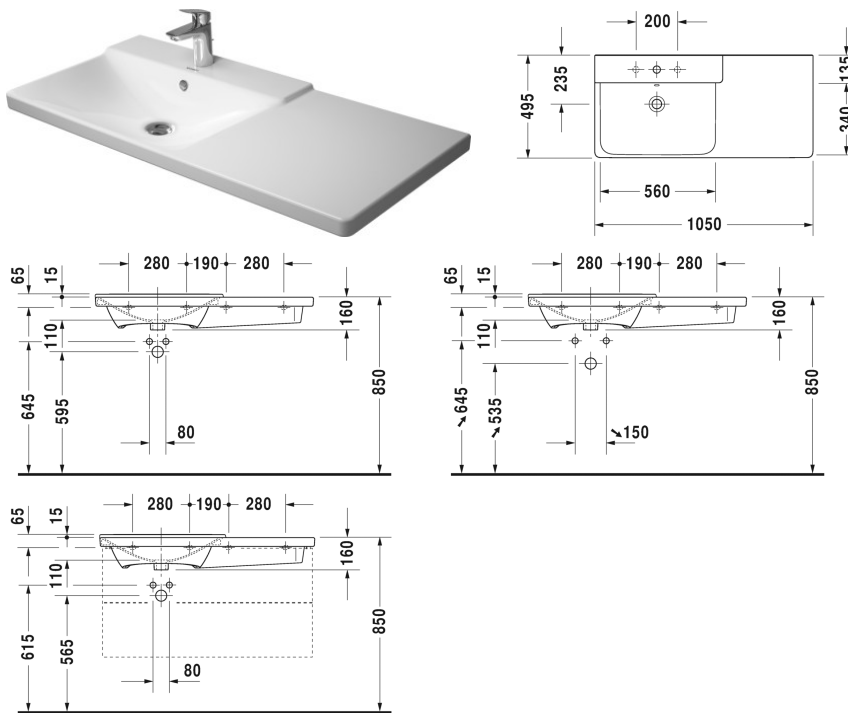

**Furniture washbasin asymmetric # 233310..00 / 233310..30**

|&lt; 1050 mm &gt;|

Furniture washbasin asymmetric	Dimension	Weight	Order number
with overflow, with tap platform, overflow clip chrome included, bowl on left side, 1050 mm			
<b>Colors</b>			
00 White Alpin			
<b>Variant</b>			
● bowl on left side, overflow clip chrome included, with overflow, with tap platform	1050 x 500 mm	27,000 kg	233310..00
●●● bowl on left side, overflow clip chrome included, with overflow, with tap platform	1050 x 500 mm	27,000 kg	233310..30
Sanitary ceramics with the special WonderGliss surface finish will remain clean and attractive-looking for a long time to come. When ordering WonderGliss please add a "1" as eleventh digit to the model number.			
<b>Accessory</b>			
Space saving siphon	1 1/4" mm	0,400 kg	005073

All drawings contain the necessary measurements which are subject to standard tolerances. They are stated in mm and are non-binding. Exact measurements, in particular for customised installation scenarios, can only be taken from the finished ceramic piece.