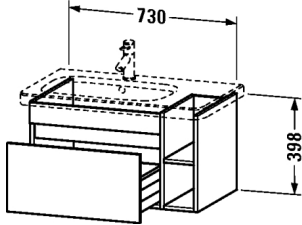

**Vanity unit wall-mounted # DS 6394**

|&lt; 730 mm &gt;|

Vanity unit wall-mounted	Dimension	Weight	Order number
1 pull-out compartment, pull-out compartment including cut-out for siphon and siphon cover, for DuraStyle # 232580 basin left			
<b>Colors</b>			
M18 White Matt M43 Basalt Matt M52 European Oak M53 Chestnut Dark			
<b>Variant</b>			
	730 x 448 mm		DS 6394

All drawings contain the necessary measurements which are subject to standard tolerances. They are stated in mm and are non-binding. Exact measurements, in particular for customised installation scenarios, can only be taken from the finished ceramic piece.