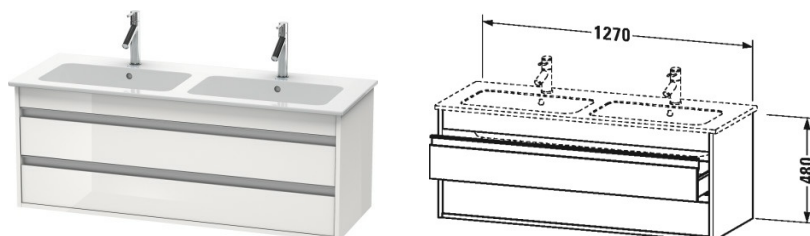

Ketho Vanity unit wall-mounted # KT6432

|< 1270 mm >|

Vanity unit wall-mounted	Dimension	Weight	Order number
2 drawers, upper drawer including cut-out for siphon and siphon cover, for ME by Starck # 233613			
Colors			
M14 Terra Decor M18 White Matt Decor M22 White High Gloss Decor M31 Pine Silver Decor M43 Balsat Matt Decor M49 Graphite Matt Decor M51 Pine Terra Decor M52 European Oak Decor M53 Chestnut Dark Decor M73 Ticino Cherry Tree Decor M79 Natural Walnut Decor M91 Taupe Matt Decor			
Variant			
	1270 x 475 mm		KT6432
Infobox			
Space saving siphon # 005076 is recommended			
Suitable products			
Double washbasin, double furniture washbasin with overflow, with tap platform, 1300 x 490 mm	1300 x 490 mm		233613

All drawings contain the necessary measurements which are subject to standard tolerances. They are stated in mm and are non-binding. Exact measurements, in particular for customised installation scenarios, can only be taken from the finished ceramic piece.