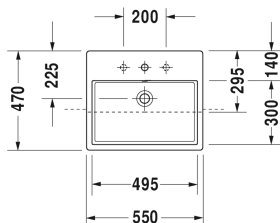

Vero Air Semi-recessed washbasin # 0382550000 /  
0382550030 / 0382550060

| < 550 mm > |

Semi-recessed washbasin	Dimension	Weight	Order number
with overflow, with tap platform, fixings for installation in wooden consoles included, 550 mm			
<b>Colors</b>			
00 White Alpin			
<b>Variant</b>			
●	550 x 470 mm	16.200 kilogram	0382550000
● ● ●	550 x 470 mm	16.200 kilogram	0382550030
☒	550 x 470 mm	16.200 kilogram	0382550060
Sanitary ceramics with the special WonderGliss surface finish will remain clean and attractive-looking for a long time to come. When ordering WonderGliss please add a "1" as eleventh digit to the model number.			

All drawings contain the necessary measurements which are subject to standard tolerances. They are stated in mm and are non-binding. Exact measurements, in particular for customised installation scenarios, can only be taken from the finished ceramic piece.