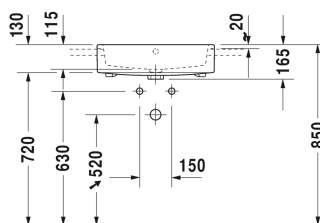

Vero Air Semi-recessed washbasin # 0382550000 /  
0382550030 / 0382550060

| < 550 mm > |

Semi-recessed washbasin	Dimension	Weight	Order number
with overflow, with tap platform, fixings for installation in wooden consoles included, 550 mm			
<b>Colors</b>			
00 White Alpin			
<b>Variant</b>			
●	550 x 470 mm	16.200 kilogram	0382550000
● ● ●	550 x 470 mm	16.200 kilogram	0382550030
☒	550 x 470 mm	16.200 kilogram	0382550060
Sanitary ceramics with the special WonderGliss surface finish will remain clean and attractive-looking for a long time to come. When ordering WonderGliss please add a "1" as eleventh digit to the model number.			

All drawings contain the necessary measurements which are subject to standard tolerances. They are stated in mm and are non-binding. Exact measurements, in particular for customised installation scenarios, can only be taken from the finished ceramic piece.