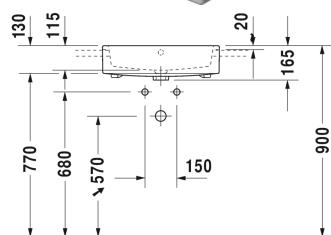

Vero Air Semi-recessed washbasin # 0382550000 /  
0382550030 / 0382550060

| < 550 mm > |

Semi-recessed washbasin	Dimension	Weight	Order number
with overflow, with tap platform, fixings for installation in wooden consoles included, 550 mm			
<b>Colors</b>			
00 White Alpin			
<b>Variant</b>			
●	550 x 470 mm	16.200 kilogram	0382550000
● ● ●	550 x 470 mm	16.200 kilogram	0382550030
☒	550 x 470 mm	16.200 kilogram	0382550060
Sanitary ceramics with the special WonderGliss surface finish will remain clean and attractive-looking for a long time to come. When ordering WonderGliss please add a "1" as eleventh digit to the model number.			

All drawings contain the necessary measurements which are subject to standard tolerances. They are stated in mm and are non-binding. Exact measurements, in particular for customised installation scenarios, can only be taken from the finished ceramic piece.