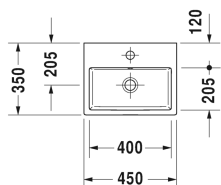

**Vero Air Handrinse basin, furniture handrinse basin #**  
0724450000 / 0724450060

| < 450 mm > |

Handrinse basin, furniture handrinse basin	Dimension	Weight	Order number
with overflow, with tap platform, underneath glazed, 450 mm			
<b>Colors</b>			
00 White Alpin			
<b>Variant</b>			
●	450 x 350 mm	11.600 kilogram	0724450000
⊗	450 x 350 mm	11.600 kilogram	0724450060
<b>Infobox</b>			
For vanity units the space saving siphon is recommended			
Sanitary ceramics with the special WonderGliss surface finish will remain clean and attractive-looking for a long time to come. When ordering WonderGliss please add a "1" as eleventh digit to the model number.			
<b>Accessory</b>			
Space saving siphon	1 1/4" mm	0.400 kilogram	005076
<b>Suitable products</b>			
Console including drawer for wash bowls or semi-recessed washbasin 1 countertop including one central cut-out, 1 drawer beneath console, 2 console supports, 600 x 565 mm	600 x 565 mm		DL6787
Console including drawer for wash bowls or semi-recessed washbasin 1 countertop including one central cut-out, 1 drawer beneath console, 2 console supports, 800 x 565 mm	800 x 565 mm		DL6788
Console including drawer for wash bowls or semi-recessed washbasin countertop including one cut-out, 2 drawers beneath console, 3 console supports, 1500 x 565 mm	1500 x 565 mm		DL6791 L/R
Vanity unit wall-mounted 1 door, for Vero Air # 072445, 434 x 311 mm	434 x 311 mm		VA6211 L/R
Vanity unit wall-mounted 1 door, for Vero Air # 072445, 434 x 341 mm	434 x 341 mm		LC6245 L/R

LC6750 L/R
------------

---

*All drawings contain the necessary measurements which are subject to standard tolerances. They are stated in mm and are non-binding. Exact measurements, in particular for customised installation scenarios, can only be taken from the finished ceramic piece.*