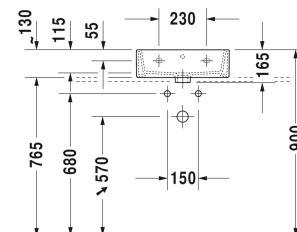

**Vero Air Handrinse basin, furniture handrinse basin #**  
0724450000 / 0724450060

| < 450 mm > |

Handrinse basin, furniture handrinse basin	Dimension	Weight	Order number
with overflow, with tap platform, underneath glazed, 450 mm			
<b>Colors</b>			
00 White Alpin			
<b>Variant</b>			
●	450 x 350 mm	11.600 kilogram	0724450000
⊗	450 x 350 mm	11.600 kilogram	0724450060
<b>Infobox</b>			
For vanity units the space saving siphon is recommended			
Sanitary ceramics with the special WonderGliss surface finish will remain clean and attractive-looking for a long time to come. When ordering WonderGliss please add a "1" as eleventh digit to the model number.			
<b>Accessory</b>			
Space saving siphon	1 1/4" mm	0.400 kilogram	005076
<b>Suitable products</b>			
Console including drawer for wash bowls or semi-recessed washbasin 1 countertop including one central cut-out, 1 drawer beneath console, 2 console supports, 600 x 565 mm	600 x 565 mm		DL6787
Console including drawer for wash bowls or semi-recessed washbasin 1 countertop including one central cut-out, 1 drawer beneath console, 2 console supports, 800 x 565 mm	800 x 565 mm		DL6788
Console including drawer for wash bowls or semi-recessed washbasin countertop including one cut-out, 2 drawers beneath console, 3 console supports, 1500 x 565 mm	1500 x 565 mm		DL6791 L/R
Vanity unit wall-mounted 1 door, for Vero Air # 072445, 434 x 311 mm	434 x 311 mm		VA6211 L/R
Vanity unit wall-mounted 1 door, for Vero Air # 072445, 434 x 341 mm	434 x 341 mm		LC6245 L/R

LC6750 L/R
------------

---

*All drawings contain the necessary measurements which are subject to standard tolerances. They are stated in mm and are non-binding. Exact measurements, in particular for customised installation scenarios, can only be taken from the finished ceramic piece.*