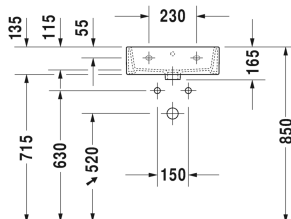

**Vero Air Handrinse basin, furniture handrinse basin #**  
0724450000 / 0724450060

| < 450 mm > |

Handrinse basin, furniture handrinse basin	Dimension	Weight	Order number
with overflow, with tap platform, underneath glazed, 450 mm			
<b>Colors</b>			
00 White Alpin			
<b>Variant</b>			
●	450 x 350 mm	11.600 kilogram	0724450000
⊗	450 x 350 mm	11.600 kilogram	0724450060
<b>Infobox</b>			
For vanity units the space saving siphon is recommended			
Sanitary ceramics with the special WonderGliss surface finish will remain clean and attractive-looking for a long time to come. When ordering WonderGliss please add a "1" as eleventh digit to the model number.			
<b>Accessory</b>			
Space saving siphon	1 1/4" mm	0.400 kilogram	005076
<b>Suitable products</b>			
Console including drawer for wash bowls or semi-recessed washbasin 1 countertop including one central cut-out, 1 drawer beneath console, 2 console supports, 600 x 565 mm	600 x 565 mm		DL6787
Console including drawer for wash bowls or semi-recessed washbasin 1 countertop including one central cut-out, 1 drawer beneath console, 2 console supports, 800 x 565 mm	800 x 565 mm		DL6788
Console including drawer for wash bowls or semi-recessed washbasin countertop including one cut-out, 2 drawers beneath console, 3 console supports, 1500 x 565 mm	1500 x 565 mm		DL6791 L/R
Vanity unit wall-mounted 1 door, for Vero Air # 072445, 434 x 311 mm	434 x 311 mm		VA6211 L/R
Vanity unit wall-mounted 1 door, for Vero Air # 072445, 434 x 341 mm	434 x 341 mm		LC6245 L/R

LC6750 L/R
------------

---

*All drawings contain the necessary measurements which are subject to standard tolerances. They are stated in mm and are non-binding. Exact measurements, in particular for customised installation scenarios, can only be taken from the finished ceramic piece.*