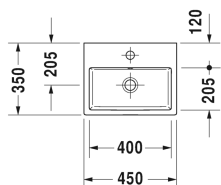

**Vero Air Handrinse basin ground # 0724450027**

| &lt; 450 mm &gt; |

Handrinse basin ground	Dimension	Weight	Order number
with overflow, with tap platform, fixings included, 450 mm			
<b>Colors</b>			
00 White Alpin			
<b>Variant</b>			
●	450 x 350 mm	11.600 kilogram	0724450027
Sanitary ceramics with the special WonderGliss surface finish will remain clean and attractive-looking for a long time to come. When ordering WonderGliss please add a "1" as eleventh digit to the model number.			
<b>Suitable products</b>			
Vanity unit wall-mounted 1 pull-out compartment, countertop including one cut-out, for 1 above counter basin central, 800 x 550 mm	800 x 550 mm		KT6694
Vanity unit wall-mounted 1 pull-out compartment, countertop including one cut-out, for 1 above counter basin central, 1000 x 550 mm	1000 x 550 mm		KT6695
Vanity unit wall-mounted 1 pull-out compartment, countertop including one cut-out, for 1 above counter basin central, 1200 x 550 mm	1200 x 550 mm		KT6696
Vanity unit wall-mounted 2 pull-out compartments, 1 countertop with one cut-out or two cut-outs, for 1 or 2 above counter basins, 1400 x 550 mm	1400 x 550 mm		KT6697 B/L/R
Vanity unit wall-mounted 2 drawers, upper drawer including cut-out for siphon and siphon cover, countertop including one cut-out, for 1 above counter basin central, 800 x 550 mm	800 x 550 mm		KT6654
Vanity unit wall-mounted 2 drawers, upper drawer including cut-out for siphon and siphon cover, countertop including one cut-out, for 1 above counter basin central, 1000 x 550 mm	1000 x 550 mm		KT6655
Vanity unit wall-mounted 2 drawers, upper drawer including cut-out for siphon and siphon cover, countertop including one cut-out, for 1 above counter basin central, 1200 x 550 mm	1200 x 550 mm		KT6656