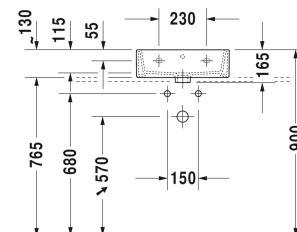

**Vero Air Handrinse basin ground # 0724450027**

| &lt; 450 mm &gt; |

Handrinse basin ground	Dimension	Weight	Order number
with overflow, with tap platform, fixings included, 450 mm			
<b>Colors</b>			
00 White Alpin			
<b>Variant</b>			
●	450 x 350 mm	11.600 kilogram	0724450027
Sanitary ceramics with the special WonderGliss surface finish will remain clean and attractive-looking for a long time to come. When ordering WonderGliss please add a "1" as eleventh digit to the model number.			
<b>Suitable products</b>			
Vanity unit wall-mounted 1 pull-out compartment, countertop including one cut-out, for 1 above counter basin central, 800 x 550 mm	800 x 550 mm		KT6694
Vanity unit wall-mounted 1 pull-out compartment, countertop including one cut-out, for 1 above counter basin central, 1000 x 550 mm	1000 x 550 mm		KT6695
Vanity unit wall-mounted 1 pull-out compartment, countertop including one cut-out, for 1 above counter basin central, 1200 x 550 mm	1200 x 550 mm		KT6696
Vanity unit wall-mounted 2 pull-out compartments, 1 countertop with one cut-out or two cut-outs, for 1 or 2 above counter basins, 1400 x 550 mm	1400 x 550 mm		KT6697 B/L/R
Vanity unit wall-mounted 2 drawers, upper drawer including cut-out for siphon and siphon cover, countertop including one cut-out, for 1 above counter basin central, 800 x 550 mm	800 x 550 mm		KT6654
Vanity unit wall-mounted 2 drawers, upper drawer including cut-out for siphon and siphon cover, countertop including one cut-out, for 1 above counter basin central, 1000 x 550 mm	1000 x 550 mm		KT6655
Vanity unit wall-mounted 2 drawers, upper drawer including cut-out for siphon and siphon cover, countertop including one cut-out, for 1 above counter basin central, 1200 x 550 mm	1200 x 550 mm		KT6656