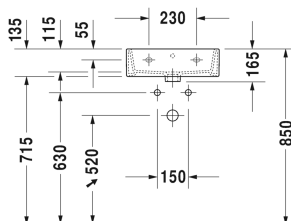

**Vero Air Handrinse basin ground # 0724450027**

| &lt; 450 mm &gt; |

Handrinse basin ground	Dimension	Weight	Order number
with overflow, with tap platform, fixings included, 450 mm			
<b>Colors</b>			
00 White Alpin			
<b>Variant</b>			
●	450 x 350 mm	11.600 kilogram	0724450027
Sanitary ceramics with the special WonderGliss surface finish will remain clean and attractive-looking for a long time to come. When ordering WonderGliss please add a "1" as eleventh digit to the model number.			
<b>Suitable products</b>			
Vanity unit wall-mounted 1 pull-out compartment, countertop including one cut-out, for 1 above counter basin central, 800 x 550 mm	800 x 550 mm		KT6694
Vanity unit wall-mounted 1 pull-out compartment, countertop including one cut-out, for 1 above counter basin central, 1000 x 550 mm	1000 x 550 mm		KT6695
Vanity unit wall-mounted 1 pull-out compartment, countertop including one cut-out, for 1 above counter basin central, 1200 x 550 mm	1200 x 550 mm		KT6696
Vanity unit wall-mounted 2 pull-out compartments, 1 countertop with one cut-out or two cut-outs, for 1 or 2 above counter basins, 1400 x 550 mm	1400 x 550 mm		KT6697 B/L/R
Vanity unit wall-mounted 2 drawers, upper drawer including cut-out for siphon and siphon cover, countertop including one cut-out, for 1 above counter basin central, 800 x 550 mm	800 x 550 mm		KT6654
Vanity unit wall-mounted 2 drawers, upper drawer including cut-out for siphon and siphon cover, countertop including one cut-out, for 1 above counter basin central, 1000 x 550 mm	1000 x 550 mm		KT6655
Vanity unit wall-mounted 2 drawers, upper drawer including cut-out for siphon and siphon cover, countertop including one cut-out, for 1 above counter basin central, 1200 x 550 mm	1200 x 550 mm		KT6656