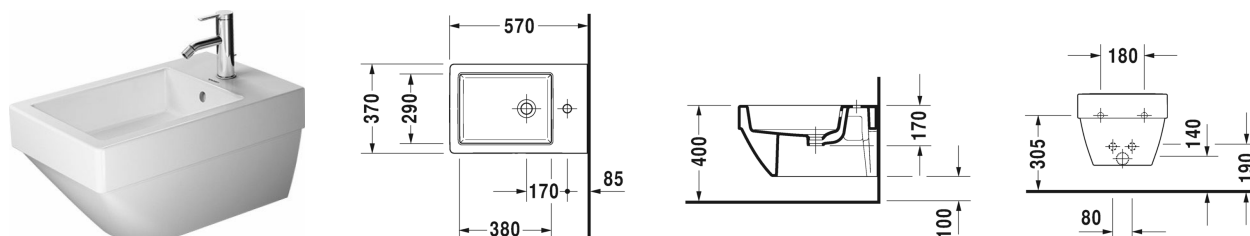

Vero Air Bidet wall mounted # 2274150000

| < 370 mm > |

Bidet wall mounted	Dimension	Weight	Order number
with overflow, with tap platform, Durafix included			
Colors			
00 White Alpin			
Variant			
	370 x 570 mm	20.000 kilogram	2274150000
Infobox			
Durafix for invisible fixation is included in delivery, If pre-wall carrier not used, the fixing # 006500 is recommended			
Sanitary ceramics with the special WonderGliss surface finish will remain clean and attractive-looking for a long time to come. When ordering WonderGliss please add a "1" as eleventh digit to the model number.			
Accessory			
Siphon for bidet with extended outlet pipe	1 1/4" mm	0.600 kilogram	005027
Fixing for wall mounted bidet and wall mounted toilet	Ø 12 x 180 mm	0.200 kilogram	006500

All drawings contain the necessary measurements which are subject to standard tolerances. They are stated in mm and are non-binding. Exact measurements, in particular for customised installation scenarios, can only be taken from the finished ceramic piece.