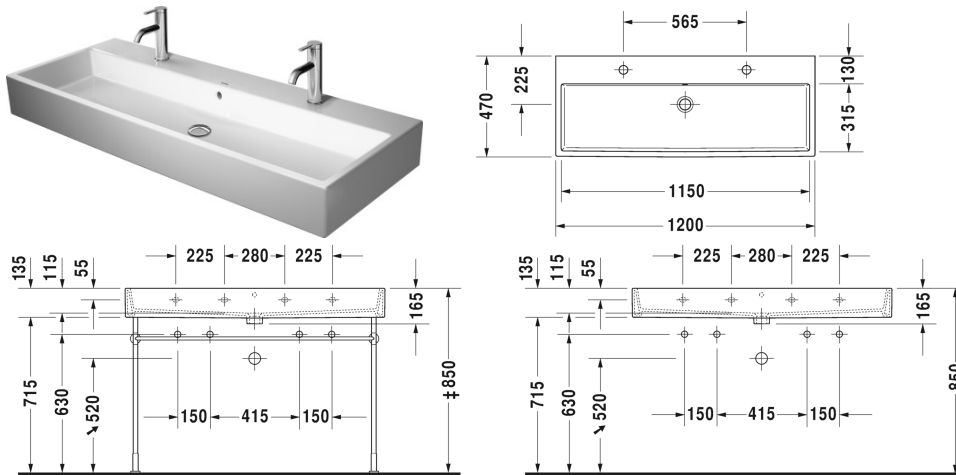

Vero Air Washbasin, furniture washbasin # 2350120024 /
2350120043

| < 1200 mm > |

Washbasin, furniture washbasin	Dimension	Weight	Order number
with tap platform, underneath glazed, 1200 mm			
Colors			
00 White Alpin			
Variant			
● __ ● with overflow	1200 x 470 mm	33.500 kilogram	2350120024
● __ ● without overflow	1200 x 470 mm	33.500 kilogram	2350120043
Infobox			
There are two fixings sets of #6951000000 required for mounting washbasins from size 1000mm on, When mounting 2 one-hole taps please consider space of # 045412, 235012 565 mm, # 045410, 235010 465 mm between			
Sanitary ceramics with the special WonderGliss surface finish will remain clean and attractive-looking for a long time to come. When ordering WonderGliss please add a "1" as eleventh digit to the model number.			
Accessory for ceramics			
Push-open waste for washbasins with overflow		0.400 kilogram	005052
Slotted waste for washbasins without overflow	80 mm	0.400 kilogram	005038
Accessory			
Towel rail square tube 14 mm, chrome	1150 mm	0.800 kilogram	003033
Design Siphon		1.500 kilogram	005036
Suitable products			