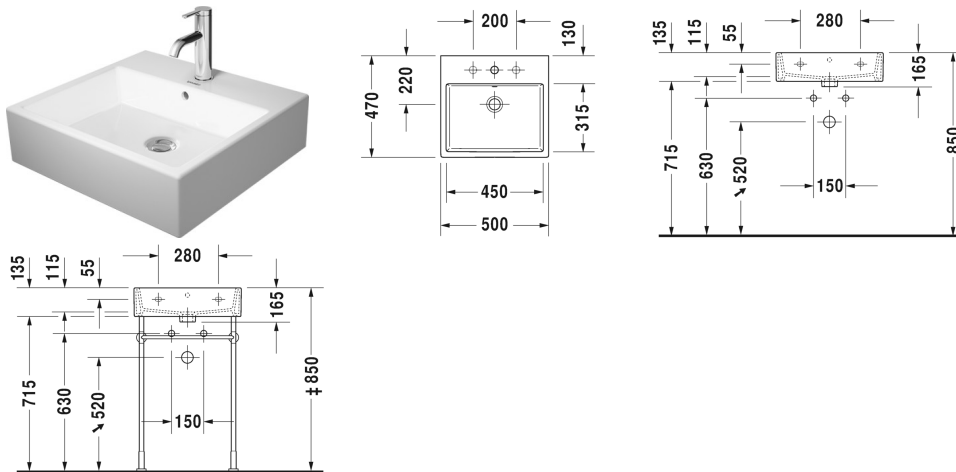

Vero Air Washbasin, furniture washbasin # 2350500000 /  
 2350500030 / 2350500041 / 2350500044 / 2350500060 /  
 2350500070

| < 500 mm > |

Washbasin, furniture washbasin	Dimension	Weight	Order number
with tap platform, underneath glazed, 500 mm			
<b>Colors</b>			
00 White Alpin			
<b>Variant</b>			
● with overflow	500 x 470 mm	14.500 kilogram	2350500000
●●● with overflow	500 x 470 mm	14.500 kilogram	2350500030
● without overflow	500 x 470 mm	14.500 kilogram	2350500041
●●● without overflow	500 x 470 mm	14.500 kilogram	2350500044
☒ with overflow	500 x 470 mm	14.500 kilogram	2350500060
☒ without overflow	500 x 470 mm	14.500 kilogram	2350500070
Sanitary ceramics with the special WonderGliss surface finish will remain clean and attractive-looking for a long time to come. When ordering WonderGliss please add a "1" as eleventh digit to the model number.			
<b>Accessory for ceramics</b>			
Push-open waste for washbasins with overflow		0.400 kilogram	005052
Slotted waste for washbasins without overflow	80 mm	0.400 kilogram	005038
<b>Accessory</b>			
Towel rail square tube 14 mm, chrome, for washbasin # 045450, 235050	449 mm	0.500 kilogram	003029
Design Siphon		1.500 kilogram	005036

*All drawings contain the necessary measurements which are subject to standard tolerances. They are stated in mm and are non-binding. Exact measurements, in particular for customised installation scenarios, can only be taken from the finished ceramic piece.*