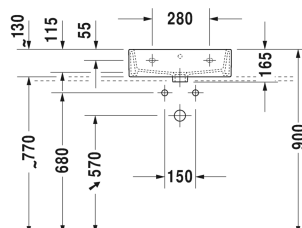

**Vero Air Washbasin ground # 2350500025 / 2350500027 / 2350500028 / 2350500071 / 2350500073 / 2350500079**

| < 500 mm > |

Washbasin ground	Dimension	Weight	Order number
with tap platform, fixings included, 500 mm			
<b>Colors</b>			
00 White Alpin			
<b>Variant</b>			
●●● with overflow	500 x 470 mm	14.500 kilogram	2350500025
● with overflow	500 x 470 mm	14.500 kilogram	2350500027
☒ with overflow	500 x 470 mm	14.500 kilogram	2350500028
● without overflow	500 x 470 mm	14.500 kilogram	2350500071
●●● without overflow	500 x 470 mm	14.500 kilogram	2350500073
☒ without overflow	500 x 470 mm	14.500 kilogram	2350500079
Sanitary ceramics with the special WonderGliss surface finish will remain clean and attractive-looking for a long time to come. When ordering WonderGliss please add a "1" as eleventh digit to the model number.			
<b>Accessory for ceramics</b>			
Push-open waste for washbasins with overflow		0.400 kilogram	005052
Slotted waste for washbasins without overflow	80 mm	0.400 kilogram	005038
<b>Accessory</b>			
Design Siphon		1.500 kilogram	005036
<b>Suitable products</b>			
Vanity unit wall-mounted 1 pull-out compartment, countertop including one cut-out, for 1 above counter basin central, 800 x 550 mm	800 x 550 mm		KT6694
Vanity unit wall-mounted 1 pull-out compartment, countertop including one cut-out, for 1 above counter basin central, 1000 x 550 mm	1000 x 550 mm		KT6695
Vanity unit wall-mounted 1 pull-out compartment, countertop including one cut-out, for 1 above counter basin central, 1200 x 550 mm	1200 x 550 mm		KT6696

*All drawings contain the necessary measurements which are subject to standard tolerances. They are stated in mm and are non-binding. Exact measurements, in particular for customised installation scenarios, can only be taken from the finished ceramic piece.*