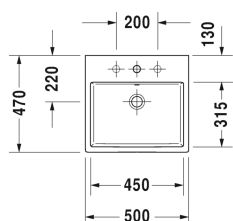

**Vero Air Washbasin ground # 2350500025 / 2350500027 / 2350500028 / 2350500071 / 2350500073 / 2350500079**

| < 500 mm > |

Washbasin ground	Dimension	Weight	Order number
with tap platform, fixings included, 500 mm			
<b>Colors</b>			
00 White Alpin			
<b>Variant</b>			
●●● with overflow	500 x 470 mm	14.500 kilogram	2350500025
● with overflow	500 x 470 mm	14.500 kilogram	2350500027
☒ with overflow	500 x 470 mm	14.500 kilogram	2350500028
● without overflow	500 x 470 mm	14.500 kilogram	2350500071
●●● without overflow	500 x 470 mm	14.500 kilogram	2350500073
☒ without overflow	500 x 470 mm	14.500 kilogram	2350500079
Sanitary ceramics with the special WonderGliss surface finish will remain clean and attractive-looking for a long time to come. When ordering WonderGliss please add a "1" as eleventh digit to the model number.			
<b>Accessory for ceramics</b>			
Push-open waste for washbasins with overflow		0.400 kilogram	005052
Slotted waste for washbasins without overflow	80 mm	0.400 kilogram	005038
<b>Accessory</b>			
Design Siphon		1.500 kilogram	005036
<b>Suitable products</b>			
Vanity unit wall-mounted 1 pull-out compartment, countertop including one cut-out, for 1 above counter basin central, 800 x 550 mm	800 x 550 mm		KT6694
Vanity unit wall-mounted 1 pull-out compartment, countertop including one cut-out, for 1 above counter basin central, 1000 x 550 mm	1000 x 550 mm		KT6695
Vanity unit wall-mounted 1 pull-out compartment, countertop including one cut-out, for 1 above counter basin central, 1200 x 550 mm	1200 x 550 mm		KT6696