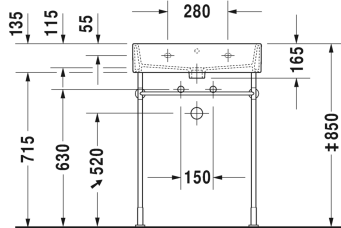

Vero Air Washbasin, furniture washbasin # 2350600000 /
 2350600030 / 2350600041 / 2350600044 / 2350600060 /
 2350600070

| < 600 mm > |

Washbasin, furniture washbasin	Dimension	Weight	Order number
with tap platform, underneath glazed, 600 mm			
Colors			
00 White Alpin			
Variant			
● with overflow	600 x 470 mm	17.300 kilogram	2350600000
●●● with overflow	600 x 470 mm	17.300 kilogram	2350600030
● without overflow	600 x 470 mm	17.300 kilogram	2350600041
●●● without overflow	600 x 470 mm	17.300 kilogram	2350600044
☒ with overflow	600 x 470 mm	17.300 kilogram	2350600060
☒ without overflow	600 x 470 mm	17.300 kilogram	2350600070
Sanitary ceramics with the special WonderGliss surface finish will remain clean and attractive-looking for a long time to come. When ordering WonderGliss please add a "1" as eleventh digit to the model number.			
Accessory for ceramics			
Push-open waste for washbasins with overflow		0.400 kilogram	005052
Slotted waste for washbasins without overflow	80 mm	0.400 kilogram	005038
Accessory			
Towel rail square tube 14 mm, chrome, for washbasin # 045460, 235060	550 mm	0.500 kilogram	003037
Design Siphon		1.500 kilogram	005036

All drawings contain the necessary measurements which are subject to standard tolerances. They are stated in mm and are non-binding. Exact measurements, in particular for customised installation scenarios, can only be taken from the finished ceramic piece.