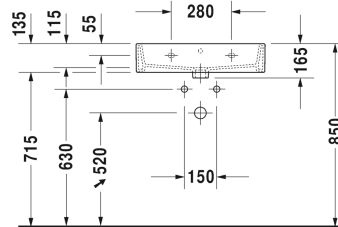

Vero Air Washbasin, furniture washbasin # 2350600000 /
 2350600030 / 2350600041 / 2350600044 / 2350600060 /
 2350600070

| < 600 mm > |

Washbasin, furniture washbasin	Dimension	Weight	Order number
with tap platform, underneath glazed, 600 mm			
Colors			
00 White Alpin			
Variant			
● with overflow	600 x 470 mm	17.300 kilogram	2350600000
●●● with overflow	600 x 470 mm	17.300 kilogram	2350600030
● without overflow	600 x 470 mm	17.300 kilogram	2350600041
●●● without overflow	600 x 470 mm	17.300 kilogram	2350600044
☒ with overflow	600 x 470 mm	17.300 kilogram	2350600060
☒ without overflow	600 x 470 mm	17.300 kilogram	2350600070
Sanitary ceramics with the special WonderGliss surface finish will remain clean and attractive-looking for a long time to come. When ordering WonderGliss please add a "1" as eleventh digit to the model number.			
Accessory for ceramics			
Push-open waste for washbasins with overflow		0.400 kilogram	005052
Slotted waste for washbasins without overflow	80 mm	0.400 kilogram	005038
Accessory			
Towel rail square tube 14 mm, chrome, for washbasin # 045460, 235060	550 mm	0.500 kilogram	003037
Design Siphon		1.500 kilogram	005036

All drawings contain the necessary measurements which are subject to standard tolerances. They are stated in mm and are non-binding. Exact measurements, in particular for customised installation scenarios, can only be taken from the finished ceramic piece.