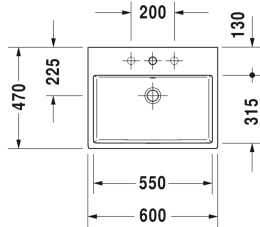

Vero Air Washbasin, furniture washbasin # 2350600000 /
 2350600030 / 2350600041 / 2350600044 / 2350600060 /
 2350600070

| < 600 mm > |

Washbasin, furniture washbasin	Dimension	Weight	Order number
with tap platform, underneath glazed, 600 mm			
Colors			
00 White Alpin			
Variant			
● with overflow	600 x 470 mm	17.300 kilogram	2350600000
●●● with overflow	600 x 470 mm	17.300 kilogram	2350600030
● without overflow	600 x 470 mm	17.300 kilogram	2350600041
●●● without overflow	600 x 470 mm	17.300 kilogram	2350600044
☒ with overflow	600 x 470 mm	17.300 kilogram	2350600060
☒ without overflow	600 x 470 mm	17.300 kilogram	2350600070
Sanitary ceramics with the special WonderGliss surface finish will remain clean and attractive-looking for a long time to come. When ordering WonderGliss please add a "1" as eleventh digit to the model number.			
Accessory for ceramics			
Push-open waste for washbasins with overflow		0.400 kilogram	005052
Slotted waste for washbasins without overflow	80 mm	0.400 kilogram	005038
Accessory			
Towel rail square tube 14 mm, chrome, for washbasin # 045460, 235060	550 mm	0.500 kilogram	003037
Design Siphon		1.500 kilogram	005036

All drawings contain the necessary measurements which are subject to standard tolerances. They are stated in mm and are non-binding. Exact measurements, in particular for customised installation scenarios, can only be taken from the finished ceramic piece.