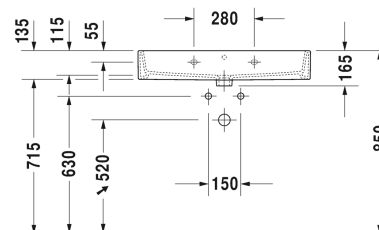

Vero Air Washbasin, furniture washbasin # 2350800000 /
2350800030 / 2350800041 / 2350800044 / 2350800060 /
2350800070

| < 800 mm > |

Washbasin, furniture washbasin	Dimension	Weight	Order number
with tap platform, underneath glazed, 800 mm			
Colors			
00 White Alpin			
Variant			
● with overflow	800 x 470 mm	24.700 kilogram	2350800000
●●● with overflow	800 x 470 mm	24.700 kilogram	2350800030
● without overflow	800 x 470 mm	24.700 kilogram	2350800041
●●● without overflow	800 x 470 mm	24.700 kilogram	2350800044
☒ with overflow	800 x 470 mm	24.700 kilogram	2350800060
☒ without overflow	800 x 470 mm	24.700 kilogram	2350800070
Sanitary ceramics with the special WonderGliss surface finish will remain clean and attractive-looking for a long time to come. When ordering WonderGliss please add a "1" as eleventh digit to the model number.			
Accessory for ceramics			
Push-open waste for washbasins with overflow		0.400 kilogram	005052
Slotted waste for washbasins without overflow	75 mm	0.400 kilogram	005038
Accessory			
Towel rail square tube 14 mm, for washbasin # 045480, 235080	755 mm	0.700 kilogram	003038
Design Siphon		1.500 kilogram	005036

All drawings contain the necessary measurements which are subject to standard tolerances. They are stated in mm and are non-binding. Exact measurements, in particular for customised installation scenarios, can only be taken from the finished ceramic piece.