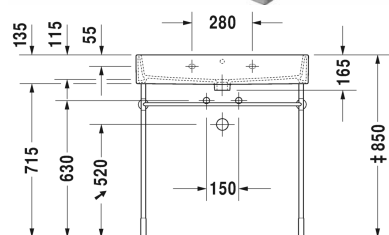

Vero Air Washbasin, furniture washbasin # 2350800000 /
2350800030 / 2350800041 / 2350800044 / 2350800060 /
2350800070

| < 800 mm > |

Washbasin, furniture washbasin	Dimension	Weight	Order number
with tap platform, underneath glazed, 800 mm			
Colors			
00 White Alpin			
Variant			
● with overflow	800 x 470 mm	24.700 kilogram	2350800000
●●● with overflow	800 x 470 mm	24.700 kilogram	2350800030
● without overflow	800 x 470 mm	24.700 kilogram	2350800041
●●● without overflow	800 x 470 mm	24.700 kilogram	2350800044
☒ with overflow	800 x 470 mm	24.700 kilogram	2350800060
☒ without overflow	800 x 470 mm	24.700 kilogram	2350800070
Sanitary ceramics with the special WonderGliss surface finish will remain clean and attractive-looking for a long time to come. When ordering WonderGliss please add a "1" as eleventh digit to the model number.			
Accessory for ceramics			
Push-open waste for washbasins with overflow		0.400 kilogram	005052
Slotted waste for washbasins without overflow	75 mm	0.400 kilogram	005038
Accessory			
Towel rail square tube 14 mm, for washbasin # 045480, 235080	755 mm	0.700 kilogram	003038
Design Siphon		1.500 kilogram	005036

All drawings contain the necessary measurements which are subject to standard tolerances. They are stated in mm and are non-binding. Exact measurements, in particular for customised installation scenarios, can only be taken from the finished ceramic piece.