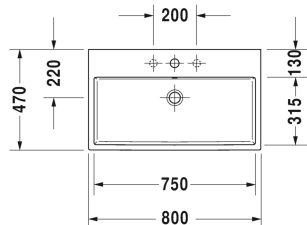

Vero Air Washbasin, furniture washbasin # 2350800000 /
2350800030 / 2350800041 / 2350800044 / 2350800060 /
2350800070

| < 800 mm > |

Washbasin, furniture washbasin	Dimension	Weight	Order number
with tap platform, underneath glazed, 800 mm			
Colors			
00 White Alpin			
Variant			
● with overflow	800 x 470 mm	24.700 kilogram	2350800000
●●● with overflow	800 x 470 mm	24.700 kilogram	2350800030
● without overflow	800 x 470 mm	24.700 kilogram	2350800041
●●● without overflow	800 x 470 mm	24.700 kilogram	2350800044
☒ with overflow	800 x 470 mm	24.700 kilogram	2350800060
☒ without overflow	800 x 470 mm	24.700 kilogram	2350800070
Sanitary ceramics with the special WonderGliss surface finish will remain clean and attractive-looking for a long time to come. When ordering WonderGliss please add a "1" as eleventh digit to the model number.			
Accessory for ceramics			
Push-open waste for washbasins with overflow		0.400 kilogram	005052
Slotted waste for washbasins without overflow	75 mm	0.400 kilogram	005038
Accessory			
Towel rail square tube 14 mm, for washbasin # 045480, 235080	755 mm	0.700 kilogram	003038
Design Siphon		1.500 kilogram	005036

All drawings contain the necessary measurements which are subject to standard tolerances. They are stated in mm and are non-binding. Exact measurements, in particular for customised installation scenarios, can only be taken from the finished ceramic piece.