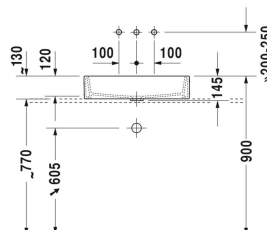

**Vero Air Washbowl # 2351600000**

| &lt; 600 millimetre &gt; |

Washbowl	Dimension	Weight	Order number
ground, without overflow, without tap platform, fixings included, 600 millimetre			
<b>Colors</b>			
00 White Alpin			
<b>Variant</b>			
⊗	600 x 380 millimetre	14.100 kilogram	2351600000
Sanitary ceramics with the special WonderGliss surface finish will remain clean and attractive-looking for a long time to come. When ordering WonderGliss please add a "1" as eleventh digit to the model number.			
<b>Accessory</b>			
Design Siphon		1.500 kilogram	005036
Slotted waste for washbasins without overflow	50 millimetre	0.300 kilogram	005024
<b>Suitable products</b>			
Vanity unit wall-mounted 1 pull-out compartment, countertop including one cut-out, for 1 above counter basin central, 800 x 550 millimetre	800 x 550 millimetre		KT6694
Vanity unit wall-mounted 1 pull-out compartment, countertop including one cut-out, for 1 above counter basin central, 1000 x 550 millimetre	1000 x 550 millimetre		KT6695
Vanity unit wall-mounted 1 pull-out compartment, countertop including one cut-out, for 1 above counter basin central, 1200 x 550 millimetre	1200 x 550 millimetre		KT6696
Vanity unit wall-mounted 2 pull-out compartments, 1 countertop with one cut-out or two cut-outs, for 1 or 2 above counter basins, 1400 x 550 millimetre	1400 x 550 millimetre		KT6697 B/L/R
Vanity unit wall-mounted 2 drawers, upper drawer including cut-out for siphon and siphon cover, countertop including one cut-out, for 1 above counter basin central, 800 x 550 millimetre	800 x 550 millimetre		KT6654