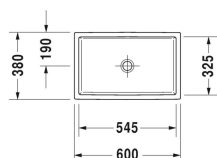

**Vero Air Washbowl # 2351600000**

| &lt; 600 millimetre &gt; |

Washbowl	Dimension	Weight	Order number
ground, without overflow, without tap platform, fixings included, 600 millimetre			
<b>Colors</b>			
00 White Alpin			
<b>Variant</b>			
⊗	600 x 380 millimetre	14.100 kilogram	2351600000
Sanitary ceramics with the special WonderGliss surface finish will remain clean and attractive-looking for a long time to come. When ordering WonderGliss please add a "1" as eleventh digit to the model number.			
<b>Accessory</b>			
Design Siphon		1.500 kilogram	005036
Slotted waste for washbasins without overflow	50 millimetre	0.300 kilogram	005024
<b>Suitable products</b>			
Vanity unit wall-mounted 1 pull-out compartment, countertop including one cut-out, for 1 above counter basin central, 800 x 550 millimetre	800 x 550 millimetre		KT6694
Vanity unit wall-mounted 1 pull-out compartment, countertop including one cut-out, for 1 above counter basin central, 1000 x 550 millimetre	1000 x 550 millimetre		KT6695
Vanity unit wall-mounted 1 pull-out compartment, countertop including one cut-out, for 1 above counter basin central, 1200 x 550 millimetre	1200 x 550 millimetre		KT6696
Vanity unit wall-mounted 2 pull-out compartments, 1 countertop with one cut-out or two cut-outs, for 1 or 2 above counter basins, 1400 x 550 millimetre	1400 x 550 millimetre		KT6697 B/L/R
Vanity unit wall-mounted 2 drawers, upper drawer including cut-out for siphon and siphon cover, countertop including one cut-out, for 1 above counter basin central, 800 x 550 millimetre	800 x 550 millimetre		KT6654