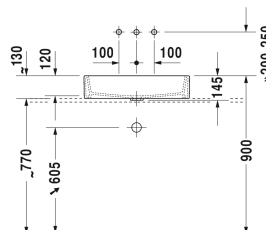

Vero Air Washbowl # 2351600000

| < 600 mm > |

Washbowl	Dimension	Weight	Order number
ground, without overflow, without tap platform, fixings included, 600 mm			
Colors			
00 White Alpin			
Variant			
☒	600 x 380 mm	14.100 kilogram	2351600000
Sanitary ceramics with the special WonderGliss surface finish will remain clean and attractive-looking for a long time to come. When ordering WonderGliss please add a "1" as eleventh digit to the model number.			
Accessory			
Slotted waste for washbasins without overflow	50 mm	0.300 kilogram	005024
Design Siphon		1.500 kilogram	005036
Suitable products			
Vanity unit wall-mounted 1 pull-out compartment, countertop including one cut-out, for 1 above counter basin central, 800 x 550 mm	800 x 550 mm		KT6694
Vanity unit wall-mounted 1 pull-out compartment, countertop including one cut-out, for 1 above counter basin central, 1000 x 550 mm	1000 x 550 mm		KT6695
Vanity unit wall-mounted 1 pull-out compartment, countertop including one cut-out, for 1 above counter basin central, 1200 x 550 mm	1200 x 550 mm		KT6696
Vanity unit wall-mounted 2 pull-out compartments, 1 countertop with one cut-out or two cut-outs, for 1 or 2 above counter basins, 1400 x 550 mm	1400 x 550 mm		KT6697 B/L/R
Vanity unit wall-mounted 2 drawers, upper drawer including cut-out for siphon and siphon cover, countertop including one cut-out, for 1 above counter basin central, 800 x 550 mm	800 x 550 mm		KT6654
Vanity unit wall-mounted 2 drawers, upper drawer including cut-out for siphon and siphon cover, countertop including one cut-out, for 1 above counter basin central, 1000 x 550 mm	1000 x 550 mm		KT6655

All drawings contain the necessary measurements which are subject to standard tolerances. They are stated in mm and are non-binding. Exact measurements, in particular for customised installation scenarios, can only be taken from the finished ceramic piece.