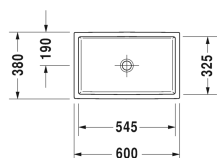

Vero Air Washbowl # 2351600000

| < 600 mm > |

Washbowl	Dimension	Weight	Order number
ground, without overflow, without tap platform, fixings included, 600 mm			
Colors			
00 White Alpin			
Variant			
☒	600 x 380 mm	14.100 kilogram	2351600000
Sanitary ceramics with the special WonderGliss surface finish will remain clean and attractive-looking for a long time to come. When ordering WonderGliss please add a "1" as eleventh digit to the model number.			
Accessory			
Slotted waste for washbasins without overflow	50 mm	0.300 kilogram	005024
Design Siphon		1.500 kilogram	005036
Suitable products			
Vanity unit wall-mounted 1 pull-out compartment, countertop including one cut-out, for 1 above counter basin central, 800 x 550 mm	800 x 550 mm		KT6694
Vanity unit wall-mounted 1 pull-out compartment, countertop including one cut-out, for 1 above counter basin central, 1000 x 550 mm	1000 x 550 mm		KT6695
Vanity unit wall-mounted 1 pull-out compartment, countertop including one cut-out, for 1 above counter basin central, 1200 x 550 mm	1200 x 550 mm		KT6696
Vanity unit wall-mounted 2 pull-out compartments, 1 countertop with one cut-out or two cut-outs, for 1 or 2 above counter basins, 1400 x 550 mm	1400 x 550 mm		KT6697 B/L/R
Vanity unit wall-mounted 2 drawers, upper drawer including cut-out for siphon and siphon cover, countertop including one cut-out, for 1 above counter basin central, 800 x 550 mm	800 x 550 mm		KT6654
Vanity unit wall-mounted 2 drawers, upper drawer including cut-out for siphon and siphon cover, countertop including one cut-out, for 1 above counter basin central, 1000 x 550 mm	1000 x 550 mm		KT6655