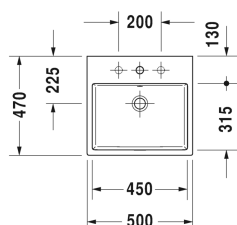

Vero Air Above counter basin # 2352500000 / 2352500030 /
2352500041 / 2352500044 / 2352500060 / 2352500070

|< 500 millimetre >|

Above counter basin	Dimension	Weight	Order number
ground, with tap platform, back plane glazed, fixings included, 500 millimetre			
Colors			
00 White Alpin			
Variant			
● with overflow	500 x 470 millimetre	15.400 kilogram	2352500000
●●● with overflow	500 x 470 millimetre	15.400 kilogram	2352500030
● without overflow	500 x 470 millimetre	15.400 kilogram	2352500041
●●● without overflow	500 x 470 millimetre	15.400 kilogram	2352500044
☒ with overflow	500 x 470 millimetre	15.400 kilogram	2352500060
☒ without overflow	500 x 470 millimetre	15.400 kilogram	2352500070
Infobox			
Mounting with a distance to the wall is recommended			
Sanitary ceramics with the special WonderGliss surface finish will remain clean and attractive-looking for a long time to come. When ordering WonderGliss please add a "1" as eleventh digit to the model number.			
Accessory			
Design Siphon		1.500 kilogram	005036
Accessory for ceramics			
Slotted waste for washbasins without overflow	80 millimetre	0.400 kilogram	005038
Suitable products			
Vanity unit wall-mounted 1 pull-out compartment, countertop including one cut-out, for 1 above counter basin central, 800 x 550 millimetre	800 x 550 millimetre		KT6694