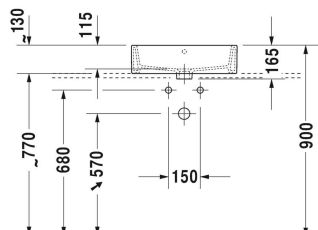

Vero Air Above counter basin # 2352500000 / 2352500030 /
2352500041 / 2352500044 / 2352500060 / 2352500070

|< 500 millimetre >|

Above counter basin	Dimension	Weight	Order number
ground, with tap platform, back plane glazed, fixings included, 500 millimetre			
Colors			
00 White Alpin			
Variant			
● with overflow	500 x 470 millimetre	15.400 kilogram	2352500000
●●● with overflow	500 x 470 millimetre	15.400 kilogram	2352500030
● without overflow	500 x 470 millimetre	15.400 kilogram	2352500041
●●● without overflow	500 x 470 millimetre	15.400 kilogram	2352500044
☒ with overflow	500 x 470 millimetre	15.400 kilogram	2352500060
☒ without overflow	500 x 470 millimetre	15.400 kilogram	2352500070
Infobox			
Mounting with a distance to the wall is recommended			
Sanitary ceramics with the special WonderGliss surface finish will remain clean and attractive-looking for a long time to come. When ordering WonderGliss please add a "1" as eleventh digit to the model number.			
Accessory			
Design Siphon		1.500 kilogram	005036
Accessory for ceramics			
Slotted waste for washbasins without overflow	80 millimetre	0.400 kilogram	005038
Suitable products			
Vanity unit wall-mounted 1 pull-out compartment, countertop including one cut-out, for 1 above counter basin central, 800 x 550 millimetre	800 x 550 millimetre		KT6694

All drawings contain the necessary measurements which are subject to standard tolerances. They are stated in mm and are non-binding. Exact measurements, in particular for customised installation scenarios, can only be taken from the finished ceramic piece.