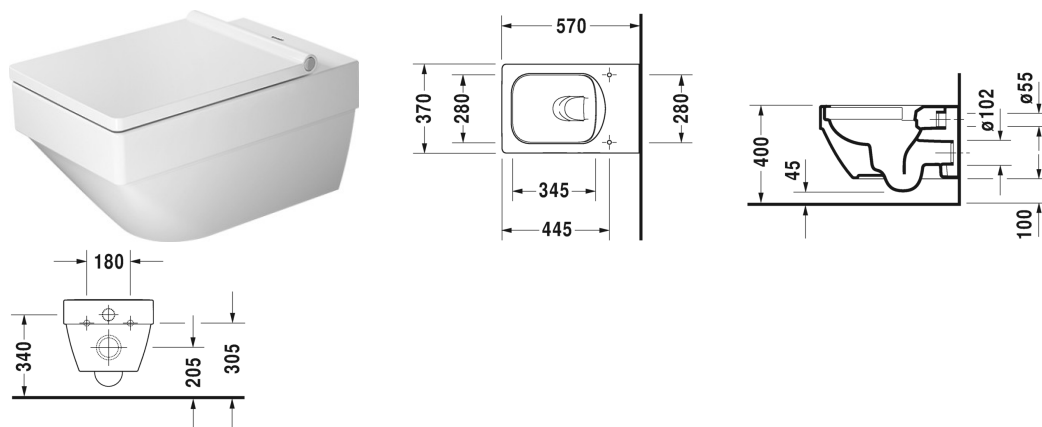

Vero Air Toilet wall mounted Duravit Rimless® # 252509..00

| < 370 mm > |

Toilet wall mounted Duravit Rimless®	Dimension	Weight	Order number
rimless, washdown model, Durafix included, EWL class 1			
Colors			
00 White Alpin 20 HygieneGlaze (an antibacterial ceramic glaze that provides almost indefinite effectiveness)			
Variant			
♣ 4,5 l	370 x 570 mm	25.300 kilogram	252509..00
Infobox			
Durafix for invisible fixation is included in delivery, If pre-wall carrier not used, the fixing # 006500 is recommended			
Sanitary ceramics with the special WonderGliss surface finish will remain clean and attractive-looking for a long time to come. When ordering WonderGliss please add a "1" as eleventh digit to the model number.			
Accessory			
Noise reduction gasket for wall mounted toilet		0.300 kilogram	005064
Fixing for wall mounted bidet and wall mounted toilet	Ø 12 x 180 mm	0.200 kilogram	006500
Suitable products			
Toilet seat and cover removable, hinges stainless steel, with soft closure,			002209
Toilet seat and cover removable, hinges stainless steel, without soft closure,			002201

All drawings contain the necessary measurements which are subject to standard tolerances. They are stated in mm and are non-binding.

Vero Air Toilet wall mounted Duravit Rimless® # 252509..00

|< 370 mm >|

Exact measurements, in particular for customised installation scenarios, can only be taken from the finished ceramic piece.