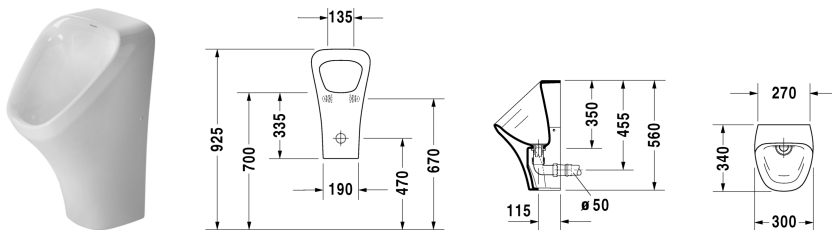

Urinal DuraStyle Dry # 280830..07

|< 300 mm >|

Urinal DuraStyle Dry	Dimension	Weight	Order number
waterless, horizontal outlet Ø 50 mm, Air trap and fixing included			
Colors			
00 White Alpin			
Variant			
model without fly	300 x 340 mm	13,800 kg	280830..00
model with fly	300 x 340 mm	13,800 kg	280830..07
Accessory			
Air trap incl. Key-Ring		0,070 kg	100384
Air trap		0,020 kg	100342
Inspection key		0,020 kg	100344
Blue cleaner Cleaner with spray top, 6 bottles 500 ml each		3,600 kg	005062

All drawings contain the necessary measurements which are subject to standard tolerances. They are stated in mm and are non-binding. Exact measurements, in particular for customised installation scenarios, can only be taken from the finished ceramic piece.