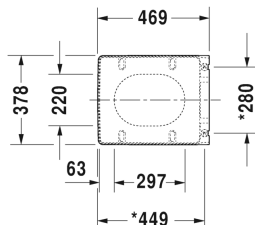

## Vero Air Toilet seat and cover # 0022090000

Toilet seat and cover	Dimension	Weight	Order number
removable, hinges stainless steel, with soft closure			
<b>Colors</b>			
00 White Alpin			
<b>Variant</b>			
		2.500 kilogram	0022090000
<b>Suitable products</b>			
Toilet wall mounted Duravit Rimless® rimless, washdown model, Durafix included, EWL class 1, 370 x 570 mm	370 x 570 mm		252509

All drawings contain the necessary measurements which are subject to standard tolerances. They are stated in mm and are non-binding. Exact measurements, in particular for customised installation scenarios, can only be taken from the finished ceramic piece.