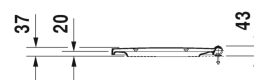

## Vero Air Toilet seat and cover # 0022090000

Toilet seat and cover	Dimension	Weight	Order number
removable, hinges stainless steel, with soft closure			
<b>Colors</b>			
00 White Alpin			
<b>Variant</b>			
		2.500 kilogram	0022090000
<b>Suitable products</b>			
Toilet wall mounted Duravit Rimless® rimless, washdown model, Durafix included, EWL class 1, 370 x 570 mm	370 x 570 mm		252509

All drawings contain the necessary measurements which are subject to standard tolerances. They are stated in mm and are non-binding. Exact measurements, in particular for customised installation scenarios, can only be taken from the finished ceramic piece.