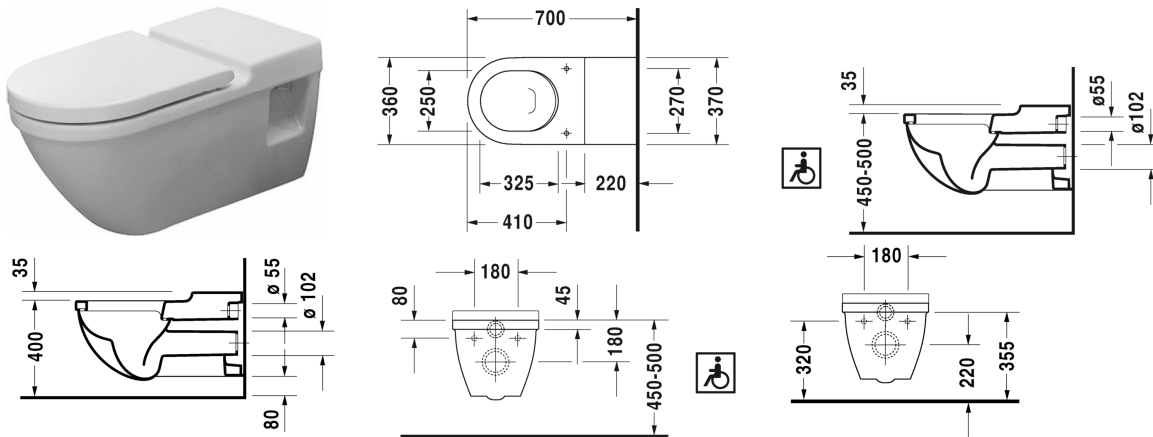

Starck 3 Toilet wall mounted # 220309..00

| < 360 mm > |

Toilet wall mounted	Dimension	Weight	Order number
washdown model, suitable for barrier-free applications, projection 700 mm, EWL class 2			
Colors			
00 White Alpin 20 HygieneGlaze (an antibacterial ceramic glaze that provides almost indefinite effectiveness)			
Variant			
♠ 6,0 l	360 x 700 mm	33.000 kilogram	220309..00
Sanitary ceramics with the special WonderGliss surface finish will remain clean and attractive-looking for a long time to come. When ordering WonderGliss please add a "1" as eleventh digit to the model number.			
Accessory			
Noise reduction gasket for wall mounted toilet		0.300 kilogram	005020
Fixing for wall mounted bidet and wall mounted toilet	Ø 12 x 180 mm	0.200 kilogram	006500
Suitable products			
Toilet seat and cover with lateral reinforcement and extended hinge shaft, hinges stainless steel, without soft closure,			006241
Toilet seat ring with lateral reinforcement and extended hinge shaft, hinges stainless steel, without soft closure,			006261

All drawings contain the necessary measurements which are subject to standard tolerances. They are stated in mm and are non-binding. Exact measurements, in particular for customised installation scenarios, can only be taken from the finished ceramic piece.