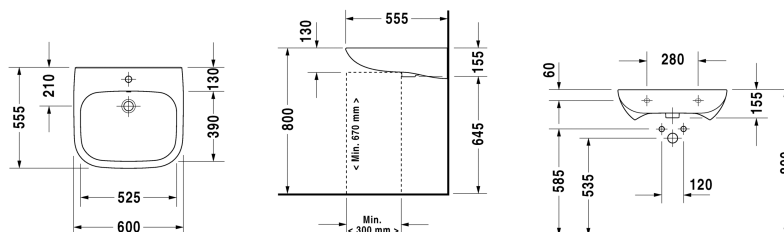

D-Code Washbasin # 23126000002

|< 600 mm >|

Washbasin	Dimension	Weight	Order number
with overflow, with tap platform, underneath glazed, 600 mm			
Colors			
00 White Alpin			
Variant			
●	600 x 555 mm	18.600 kilogram	23126000002

All drawings contain the necessary measurements which are subject to standard tolerances. They are stated in mm and are non-binding. Exact measurements, in particular for customised installation scenarios, can only be taken from the finished ceramic piece.