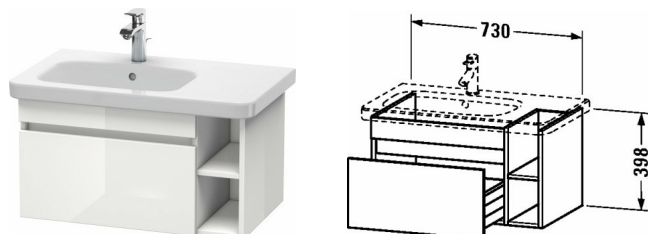

DuraStyle Vanity unit wall-mounted # DS6394

| < 730 mm > |

Vanity unit wall-mounted	Dimension	Weight	Order number
1 pull-out compartment, Shelf element laterally, for DuraStyle # 232580 basin left			
Colors			
M07 Concrete Grey Matt Decor M09 Light Blue Matt Decor M14 Terra Decor M18 White Matt Decor M21 Walnut Dark Decor M22 White High Gloss Decor M31 Pine Silver Decor M43 Basalt Matt Decor M49 Graphite Matt Decor M51 Pine Terra Decor M52 European Oak Decor M53 Chestnut Dark Decor M73 Ticino Cherry Tree Decor M75 Linen Decor M79 Natural Walnut Decor M91 Taupe Matt Decor			
Variant			
	730 x 448 mm		DS6394
Infobox			
Furniture available Bi-Colour. Body limited to 18-White Matt or 43- Basalt Matt. Front available in all colour options., Installation only in combination with space saving siphon (# 005076 is recommended), Dividing system optional, lay-in component # UV 9845 , Please specify when ordering:, - Front colour, - Body colour			
Suitable products			
Dividing system Individual and retrofittable interior system with cover, Black diamond, for vanity unit, 115 x 320 mm	115 x 320 mm		UV9845
Washbasin, furniture washbasin asymmetric with tap platform, bowl on left side, underneath glazed, 800 x 480 mm	800 x 480 mm		232580

All drawings contain the necessary measurements which are subject to standard tolerances. They are stated in mm and are non-binding. Exact measurements, in particular for customised installation scenarios, can only be taken from the finished ceramic piece.